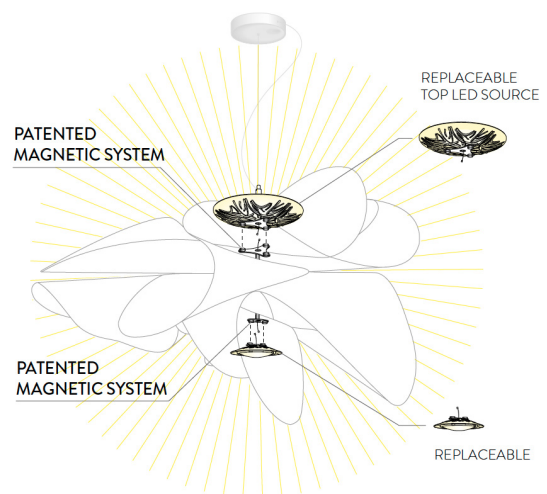

Patented MagneticSystem® Light Source

(For more specifications, please refer to “Finishes & Materials”)