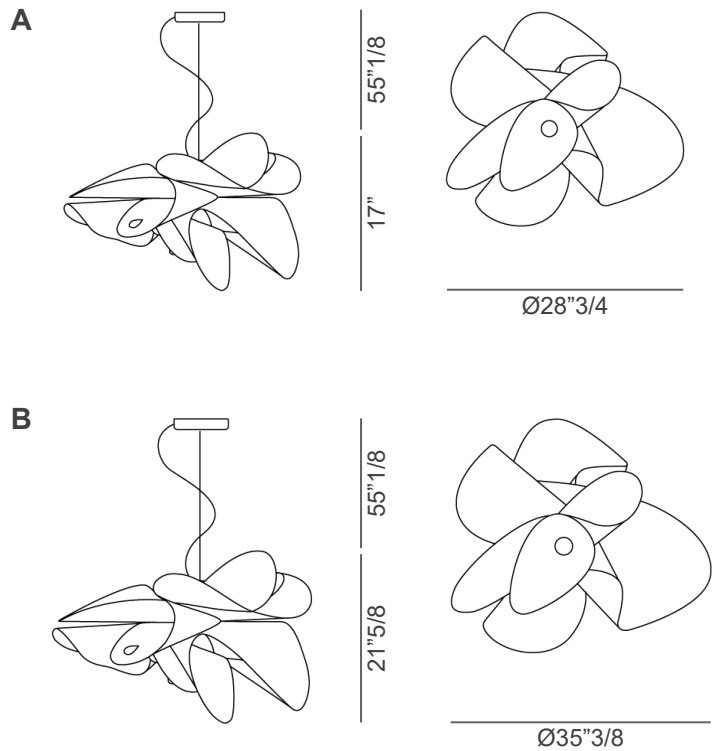

## Patented MagneticSystem® Light Source

(For more specifications, please refer to “Finishes & Materials”)

## La Belle Étoile

### Dimensions

A: Ø28"3/4W x 17"H

B: Ø35"3/8W x 21"5/8H

Cables & canopy height: 55"1/8