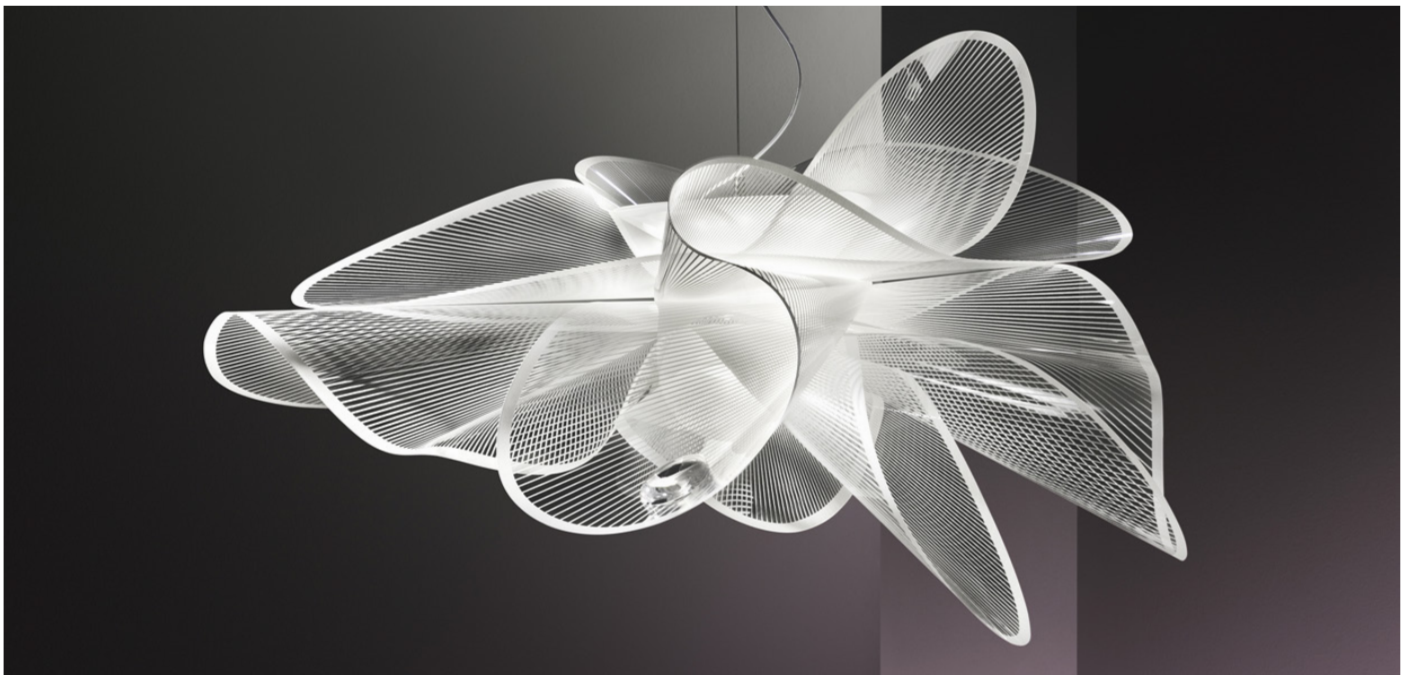

# La Belle Étoile

*Design: Adriano Rachelle*

## *Description*

Suspension lamp with handcrafted diffuser in Cristalflex®, making it lightweight yet unbreakable. The dimmable LED source can be easily and quickly changed thanks to the exclusive MagneticSystem®. Available in two sizes and in ceiling/wall version. Made in Italy.

## *Finishes and materials*

**Diffuser:** Cristalflex®

□ WHITE   ■ BLACK