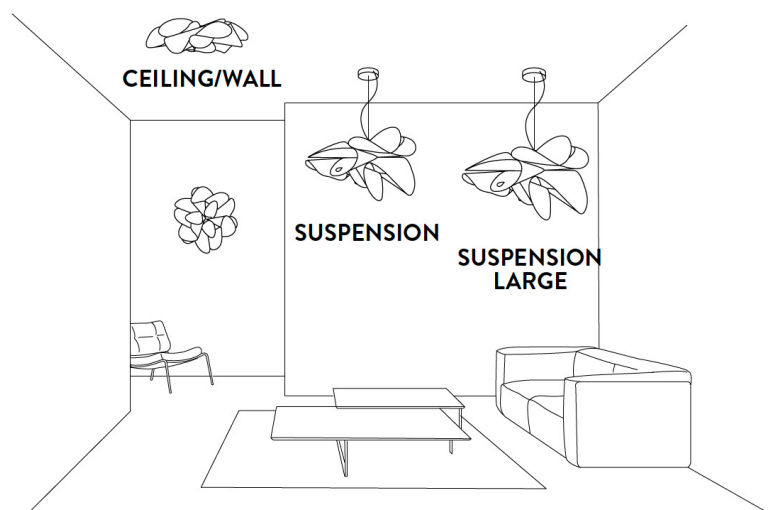

ÉTOILE COLLECTION

NOTE: 19ft (aprox.) cable kit must be ordered with lamp purchase.
Multiple installation kit on request.

(For more specifications, please refer to "Finishes & Materials")