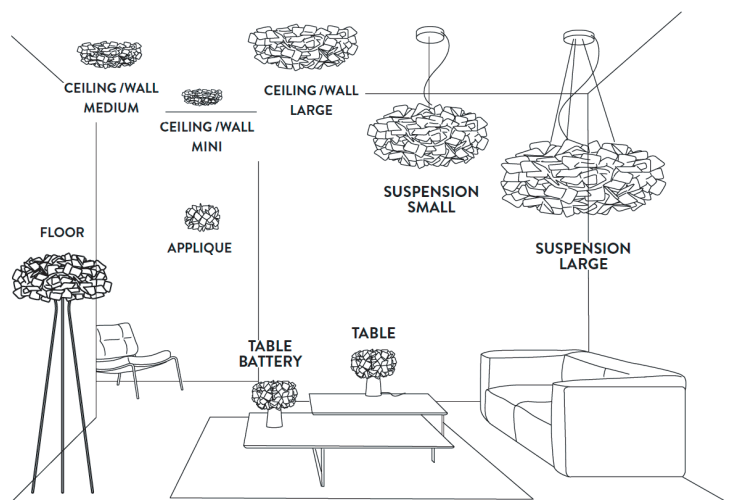

Clizia

Design: Adriano Rachele

Description

Wall lamp consisting of interlocked squares in Cristalflex®, to create a perfect balance of transparencies and reflections.

Two finishes available: Mama non Mama, a delicate petal pattern. All of the available versions marry aesthetics with functionality, featuring a magnetic anchoring system, that allows an easy installation and cleaning.

Clizia

Dimensions

12"5/8W x 5"7/8D x 11"H

Light source:

2 X E12 - 6W LED Filament - Dimmable

Ø7"1/2

CLIZIA COLLECTION

(For more specifications, please refer to "Finishes & Materials")