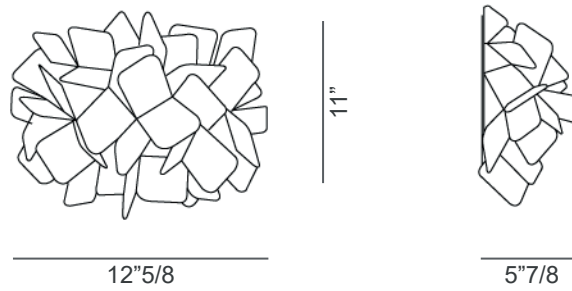

Clizia

Design: Adriano Rachele

Description

Wall lamp consisting of interlocked squares in Cristalflex®, to create a perfect balance of transparencies and reflections.

Two finishes available: Mama non Mama, a delicate petal pattern. All of the available versions marry aesthetics with functionality, featuring a magnetic anchoring system, that allows an easy installation and cleaning.

Clizia

Dimensions

12"5/8W x 5"7/8D x 11"H

Light source:

2 X E12 - 6W LED Filament - Dimmable

Ø7"1/2

CLIZIA COLLECTION

(For more specifications, please refer to "Finishes & Materials")