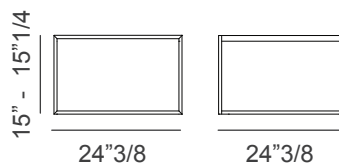

Dimensions

Square A) 24"3/8W x 24"3/8D x 15"H

Square B) 35"3/8W x 35"3/8D x 15"H

Rectangular) 50"5/8W x 24"3/8D x 15"H

With marble top the height is 15"1/4.

Square A

Rectangular

Square B