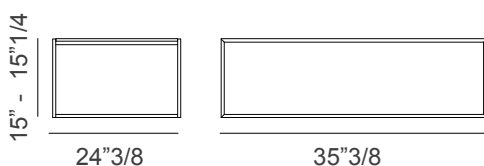

Dimensions

Square A) 24"3/8W x 24"3/8D x 15"H

Square B) 35"3/8W x 35"3/8D x 15"H

Rectangular) 50"5/8W x 24"3/8D x 15"H

With marble top the height is 15"1/4.

Square A

Rectangular

Square B