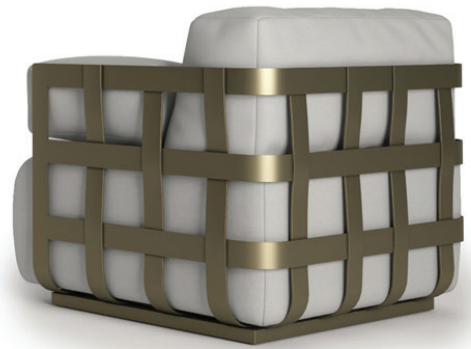

## Dafne

### *Description*

Lounge chair made with a container basket structure made by the intertwining of refined bronze painted aluminum stripes, finely worked.

It comes with comfortable seat and back cushions and two armrest cushions, all upholstered in fabric. Made in Italy.

### *Finishes and materials*

**Structure:** Bronze or White painted aluminum. Black Chrome or Gold finished steel.

**Cushions:** C.O.M. Fabric / Fabric Cat. A / Fabric Cat. B.

### *Dimensions*

36"1/4W x 36"5/8D x 31"H

**Seat height:** 15"3/4