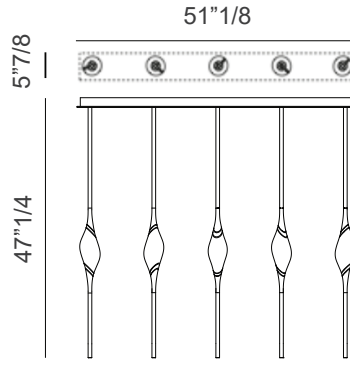

5 pendants:
4110 lm - 34 W
2.700 K - CAI>
90 Dimmable.