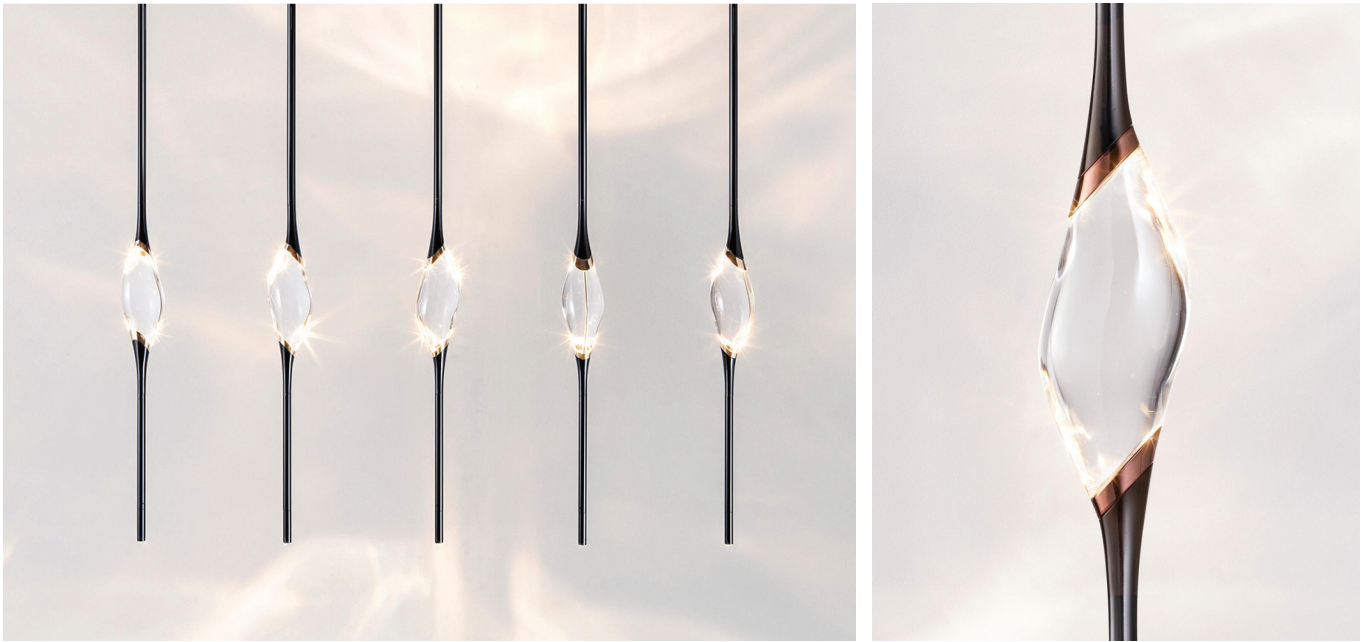

Il Pezzo 12

Description

Il Pezzo 12 is an ethereal female figure suspended in the air, carrying in her womb the light. It's nimble, refined, addictive. A solid clearest crystal, beautifully creates a diffused ambient lighting and casts mesmerizing patterns throughout the room. The crystal is elegantly suspended between a brass stem, available in various finishes. Replaceable LEDs included.

The 'Missing Piece' (or 'Pezzo Mancante' in Italian) is a small brass cylinder embedded within every piece. It contains a serial number that certifies the authenticity and uniqueness of the piece itself. Made in Italy

Materials

Structure: Stem made of brass.

Diffuser: Clear Crystal.

Dimensions

Pendants Aligned

- **4 pendants:** 39"3/8W x 5"7/8D x 47"1/4H
- **5 pendants:** 51"1/8W x 5"7/8D x 47"1/4H
- **6 pendants:** 63"W x 5"7/8D x 47"1/4H