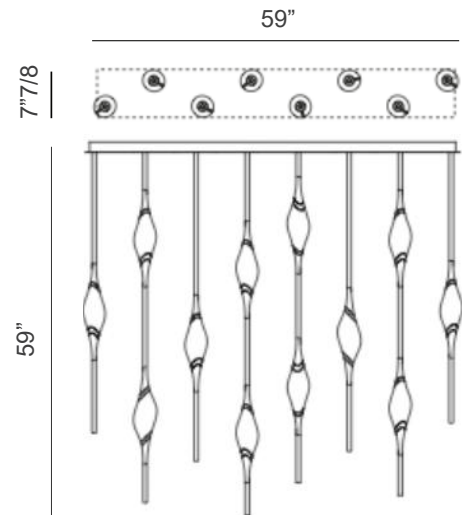

Comp A:
8 pendants/10 crystals
8768 lm - 74 W - 2.700 K
CAI > 90 - Dimmable.