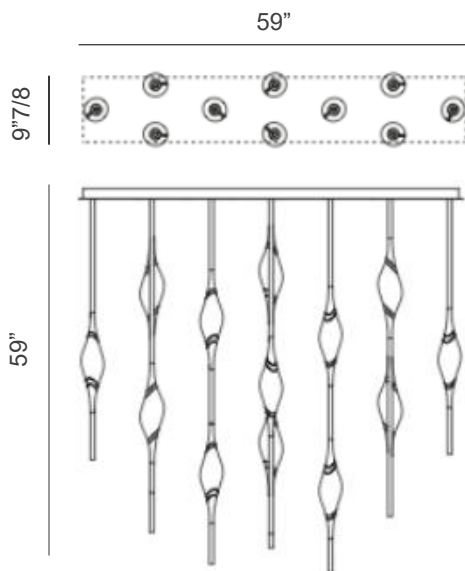

Comp B:
10 pendants/13 crystals
9864 lm - 83 W - 2.700 K
CAI > 90 - Dimmable.