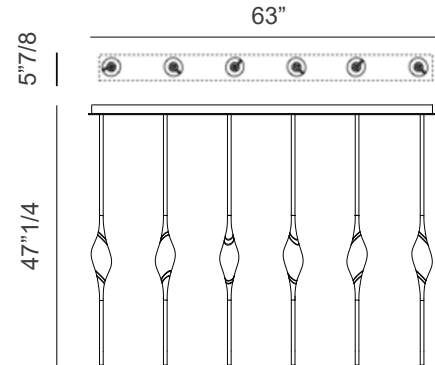

6 pendants:
4932 lm - 41 W
2.700 K - CAI> 90
Dimmable.