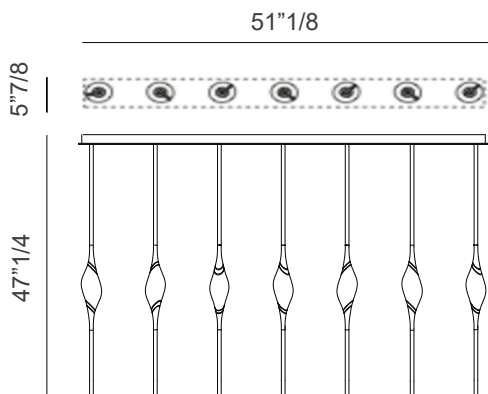

7 pendants:
5754 lm - 48 W
2.700 K - CAI>
90 Dimmable.