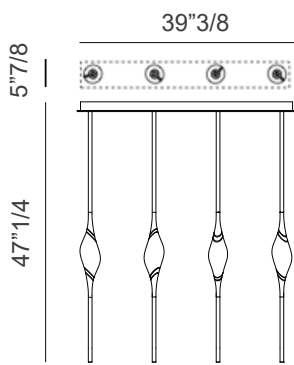

Il Pezzo 12

Description

Il Pezzo 12 is an ethereal female figure suspended in the air, carrying in her womb the light. It's nimble, refined, addictive. A solid clearest crystal, beautifully creates a diffused ambient lighting and casts mesmerizing patterns throughout the room. The crystal is elegantly suspended between a brass stem, available in various finishes. Replaceable LEDs included.

Materials

Structure: Stem made of brass.

Diffuser: Clear Crystal.

Dimensions

Pendants Aligned

- **4 pendants:** 39"3/8W x 5"7/8D x 47"1/4H
- **5 pendants:** 51"1/8W x 5"7/8D x 47"1/4H
- **6 pendants:** 63"W x 5"7/8D x 47"1/4H

Pendants Staggered

- 7 pendant: 51"1/8W x 5"7/8D x 47"1/4H
- 8 pendants: 63"W x 5"7/8D x 47"1/4H
- 10 pendants: 74"3/4W x 5"7/8D x 47"1/4H
- Comp A - 8 pendants/10 crystals: 59"W x 7"7/8D x 59"H
- Comp B - 10 pendants/12 crystals: 59"W x 9"7/8D x 59"H

Il Pezzo 12

- 6 pendants: 63"W x 5"7/8D x 47"1/4H

Pendants Staggered

- 7 pendant: 51"1/8W x 5"7/8D x 47"1/4H
- 8 pendants: 63"W x 5"7/8D x 47"1/4H
- 10 pendants: 74"3/4W x 5"7/8D x 47"1/4H
- **Comp A - 8 pendants/10 crystals:** 59"W x 7"7/8D x 59"H
- **Comp B - 10 pendants/12 crystals:** 59"W x 9"7/8D x 59"H