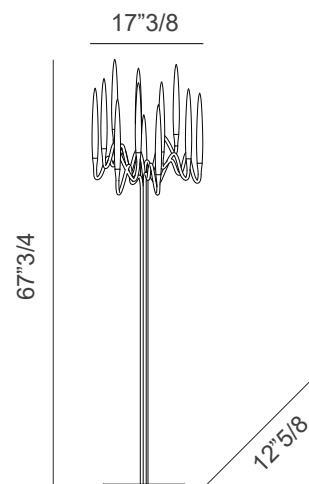

Il Pezzo 3

Description

Floor lamp inspired by Arabic calligraphic art and the icon of the classical candelabrum. It comes with a hand-forged brass structure and 12 elegant "candles" crafted from the clearest solid crystal. The candles are illuminated using the latest LED technology.

Each lamp is numbered and hides its own identity stamp that seals and guarantees the authenticity and uniqueness.

Made in Italy.

Light source:

12 x LED light dimmable 3288 lm - 27 W.

Dimmer included.

Dimensions

17"3/8W x 12"5/8D x 67"3/4H

Materials

Diffuser: Clear crystal.

Structure: Brass.