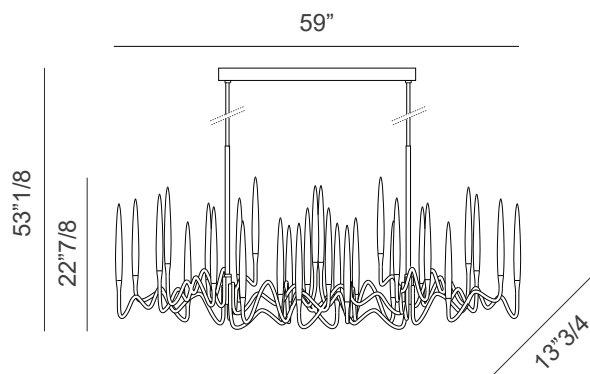

With 30 candles