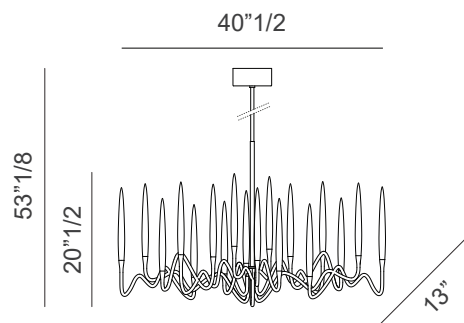

Il Pezzo 3

Dimensions

With 18 candles: 40"1/2W x 13"D x 53"1/8H

With 30 candles: 59"W x 13"3/4D x 53"1/8H

With 42 candles: 78"3/4W x 13"3/4D x 53"1/8H

With 18 candles