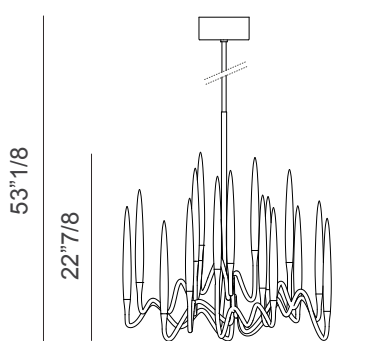

Specifications 27 candles:

27 crystals • 27 replaceable LEDs
7398 lm - 62 W - 2.700 K - CRI > 90
Dimmable

Specifications 30 candles:

27 crystals • 27 replaceable LEDs
8220 lm - 69 W - 2.700 K - CRI > 90
Dimmable

Materials

Diffuser: Clear crystal.

Structure: Hand-forged brass.

Il Pezzo 3

Dimensions

With 18 candles: Ø23"5/8 x 53"1/8H

With 21 candles: Ø33"1/2 x 53"1/8H

With 27 candles: Ø47"1/4 x 53"1/8H

With 30 candles: Ø55"1/8 x 53"1/8H

With 18 candles

Ø23"5/8

With 21 candles

33"1/2

With 27 candles

Ø47"1/4

With 30 candles

Ø55"1/8