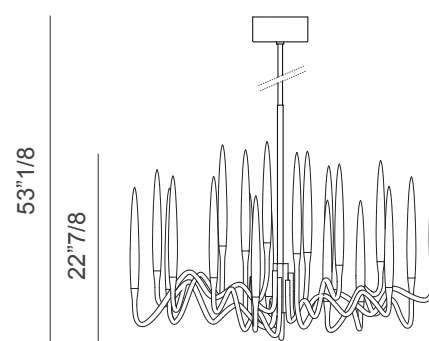

Materials

Diffuser: Clear crystal.

Structure: Hand-forged brass.

Il Pezzo 3

Dimensions

With 18 candles: Ø23"5/8 x 53"1/8H

With 21 candles: Ø33"1/2 x 53"1/8H

With 27 candles: Ø47"1/4 x 53"1/8H

With 30 candles: Ø55"1/8 x 53"1/8H

With 18 candles

Ø23"5/8

With 21 candles

33"1/2

With 27 candles

Ø47"1/4

With 30 candles

Ø55"1/8