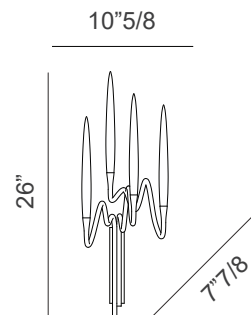

CRI > 90 - Dimmable

B) 7 x LED light • 1918 lm - 16 W - 2700 K

CRI > 90 - Dimmable

Dimensions

A) 10⁵/₈W x 7⁷/₈D x 26”H

B) 15³/₈W x 7⁷/₈D x 26”H

Materials

Diffuser: Clear crystal.

Structure: Hand-forged brass.

Option A

Option B