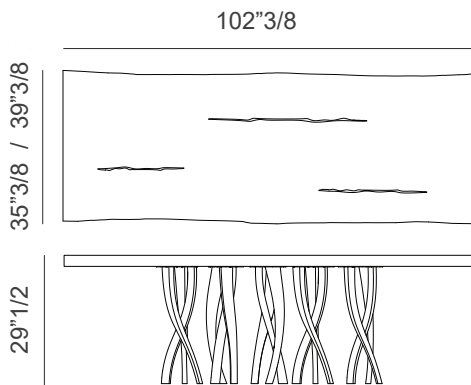

Made in Italy.

Materials

Top: Solid wood with some inlays in brass.

Legs: Casting.

Il Pezzo 8

Dimensions

- A) 102³/₈W x 39³/₈D x 29¹/₂H
- B) 118¹/₈W x 43¹/₄D x 29¹/₂H
- C) 137³/₄W x 47¹/₄D x 29¹/₂H

Option A