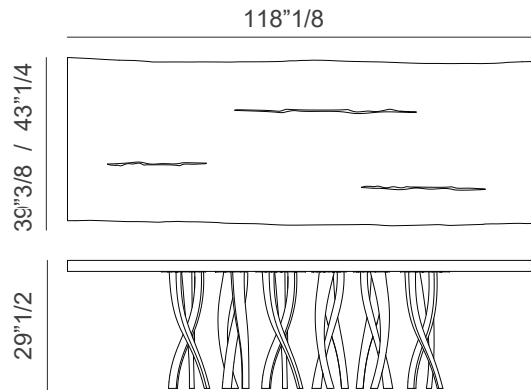

Il Pezzo 8

Dimensions

- A) 102³/₈W x 39³/₈D x 29¹/₂H
- B) 118¹/₈W x 43¹/₄D x 29¹/₂H
- C) 137³/₄W x 47¹/₄D x 29¹/₂H

Option B