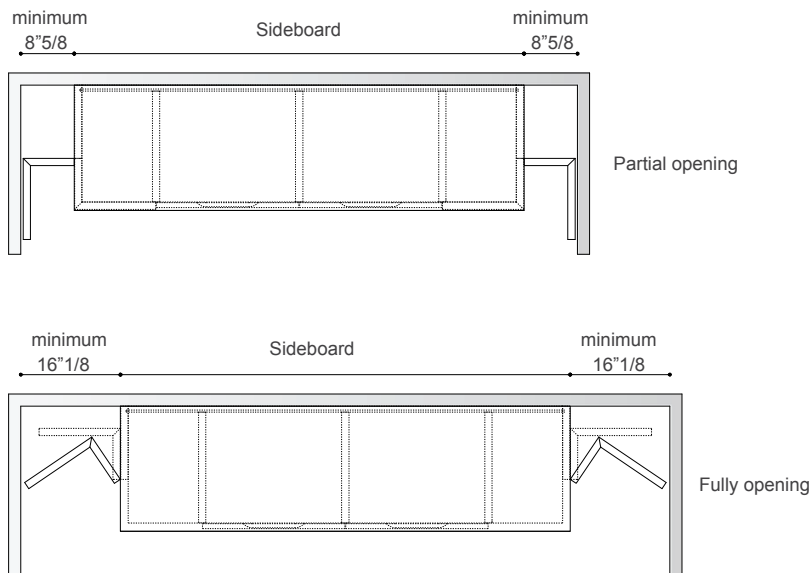

### Dimensions

With 4 doors: 72"7/8W x 20"1/4D x 30"7/8H

With 5 doors: 96"W x 20"1/4D x 30"7/8H

WITH 4 DOORS including  
4 glass shelves

SIDEBOARD WITH 5 DOORS  
with 5 glass shelves

Consider the opening space for each side door

The base of the HUG sideboard is positioned with an indentation on the back to pass over the skirting board

### Optional drawers

Internal wooden drawer  
19"5/8W x 11"7/8D x  
5"1/8H

Internal aluminum drawer  
18"1/4W x 14"1/2D x 4"H

Bottle holder drawer  
18"1/4W x 14"1/2D x 7"3/4H