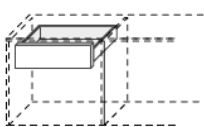

Internal wooden drawer
19"5/8W x 11"7/8D x
5"1/8H