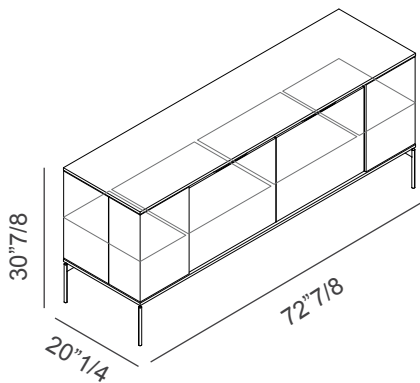

## **Optional accessories**

- LED kit for sideboard bases: 3000°K completed with transformer and wiring.
- Only for central compartments:
- Internal wooden drawer: with side spacers.
- Internal aluminum drawer: with side spacers and aluminum structure with glass base.
- Bottle holder drawer: with side spacers and aluminum structure with dividers.

### Dimensions

With 4 doors: 72"7/8W x 20"1/4D x 30"7/8H

With 5 doors: 96"W x 20"1/4D x 30"7/8H

WITH 4 DOORS including  
4 glass shelves

SIDEBOARD WITH 5 DOORS  
with 5 glass shelves

Consider the opening space for each side door