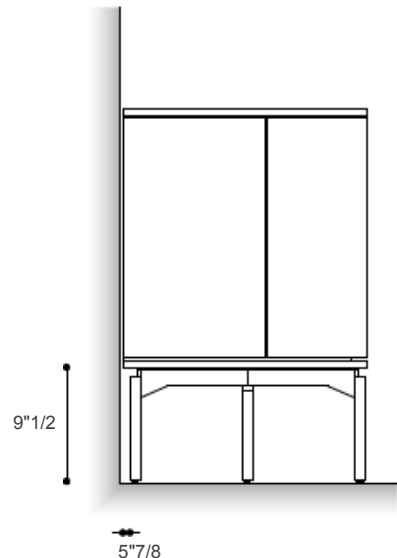

### Dimensions

With 4 doors: 72"7/8W x 20"1/4D x 30"7/8H

With 5 doors: 96"W x 20"1/4D x 30"7/8H

WITH 4 DOORS including  
4 glass shelves

SIDEBOARD WITH 5 DOORS  
with 5 glass shelves

Consider the opening space for each side door

The base of the HUG sideboard is positioned with an indentation on the back to pass over the skirting board

### Optional drawers

Internal wooden drawer  
19"5/8W x 11"7/8D x  
5"1/8H

Internal aluminum drawer  
18"1/4W x 14"1/2D x 4"H

Bottle holder drawer  
18"1/4W x 14"1/2D x 7"3/4H