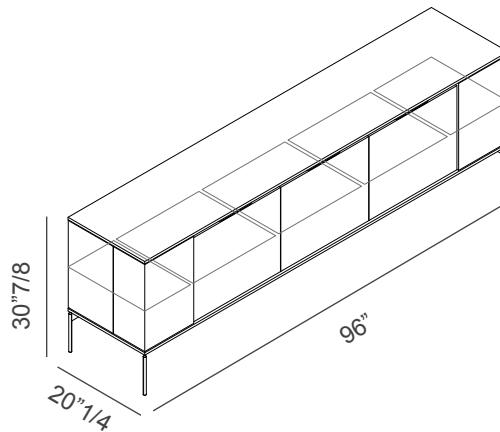

### Dimensions

With 4 doors: 72"7/8W x 20"1/4D x 30"7/8H

With 5 doors: 96"W x 20"1/4D x 30"7/8H

WITH 4 DOORS including  
4 glass shelves

SIDEBOARD WITH 5 DOORS  
with 5 glass shelves

Consider the opening space for each side door

The base of the HUG sideboard is positioned with an indentation on the back to pass over the skirting board