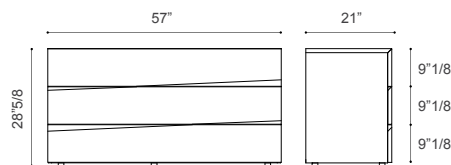

## Dimensions

**With 3 drawers:**  
57"W x 21"D x 28"5/8H

**With 5 drawers:**  
33"7/8W x 21"D x 42"1/2H

With 3 drawers

With 5 drawers