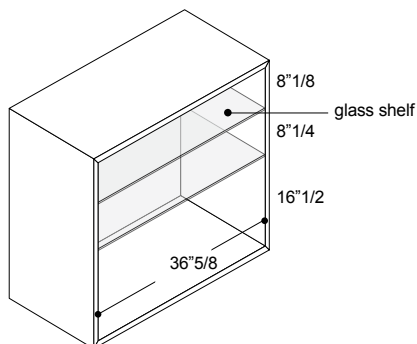

Kengo

Design: gerardiarchitetti

Image with glass shelves

Image with wooden drawers

Description

Cupboard with external vertically arranged slats in wood, canaletto walnut or dark oak or in metal standard, set in a panel with the same finish. The internal part of the structure is in matt lacquer.

Two versions are available: with glass shelves or with wooden drawers. The back panel is in mirror while the 7"5/8 high metal feet come in metal standard. The top can be customized with a matt lacquered, bronze mirror or ceramic surface. Made in Italy.

- 1 Slats
- 2 Internal part
- 3 Top
- 4 Feet

Kengo

Dimensions

42"1/8W x 23"1/4D x 45"5/8H

Internal accessories with glass shelves

Internal accessories with wooden drawers