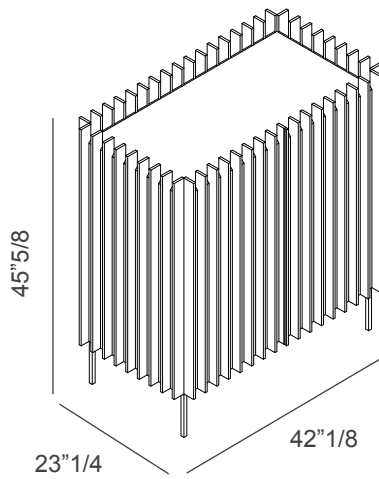

Kengo

Design: gerardiarchitetti

Image with glass shelves

Image with wooden drawers

Description

Cupboard with external vertically arranged slats in wood, canaletto walnut or dark oak or in metal standard, set in a panel with the same finish. The internal part of the structure is in matt lacquer.

Two versions are available: with glass shelves or with wooden drawers. The back panel is in mirror while the 7"5/8 high metal feet come in metal standard. The top can be customized with a matt lacquered, bronze mirror or ceramic surface. Made in Italy.

- 1 Slats
- 2 Internal part
- 3 Top
- 4 Feet

Kengo

Dimensions

42"1/8W x 23"1/4D x 45"5/8H

Internal accessories with glass shelves

Internal accessories with wooden drawers