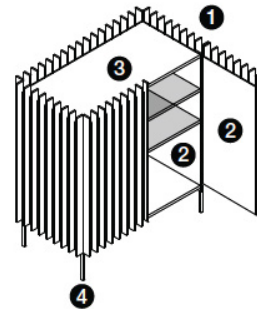

Kengo

Design: gerardiarchitetti

Image with glass shelves

Image with wooden drawers

Description

Cupboard with external vertically arranged slats in wood, canaletto walnut or dark oak or in metal standard, set in a panel with the same finish. The internal part of the structure is in matt lacquer.

Two versions are available: with glass shelves or with wooden drawers. The back panel is in mirror while the 7"5/8 high metal feet come in metal standard. The top can be customized with a matt lacquered, bronze mirror or ceramic surface. Made in Italy.

- 1 Slats
- 2 Internal part
- 3 Top
- 4 Feet

Kengo

Dimensions

42"1/8W x 23"1/4D x 45"5/8H

Internal accessories with glass shelves

Internal accessories with wooden drawers