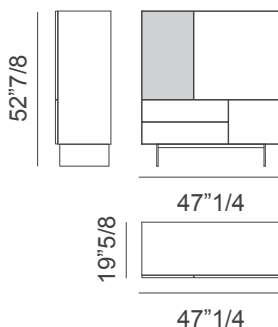

Match

Design: Gherardi Architetti

Description

Cupboard with structure and front thk. 3/4" made from chipboard panels with the Matt Lacquered finish.

Front with Metal Standard varnished metal frame thk. 1/8" and depth 1"5/8 featuring a customizable interior panel with the Matt Lacquer, Glossy Marble Effect, Glossy Lacquered, Mirror, Ecomalta®, Stone or Ceramic finish.

Front thk. 3/4" and front with frame are available with a push-pull hinged opening. Metal Standard varnished metal base. Made in Italy.

Optionals:

- Internal wooden drawer with side spacers (only available in side compartments).
- 3000K LED kit complete with transformer and wiring.

Dimensions

47"1/4W x 19"5/8D x 52"7/8H

With 3 hinged doors and 2 drawers including 2 glass shelves

With 4 hinged doors including 4 glass shelves

Optional wooden drawer
20"1/4W x 11"7/8D x 5"1/8H

- . with side spacers
- . only available in side compartments