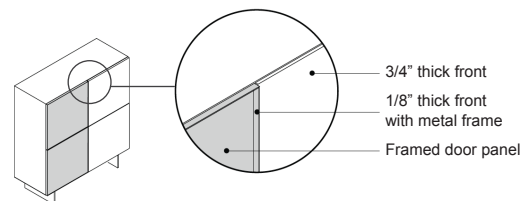

Match

Design: Gherardi Architetti

Description

Cupboard with structure and front thk. 3/4" made from chipboard panels with the Matt Lacquered finish.

Front with Metal Standard varnished metal frame thk. 1/8" and depth 1"5/8 featuring a customizable interior panel with the Matt Lacquer, Glossy Marble Effect, Glossy Lacquered, Mirror, Ecomalta®, Stone or Ceramic finish.

Front thk. 3/4" and front with frame are available with a push-pull hinged opening. Metal Standard varnished metal base. Made in Italy.

Optionals:

- Internal wooden drawer with side spacers (only available in side compartments).
- 3000K LED kit complete with transformer and wiring.

Dimensions

47"1/4W x 19"5/8D x 52"7/8H

With 3 hinged doors and 2 drawers including 2 glass shelves

With 4 hinged doors including 4 glass shelves

Optional wooden drawer
20"1/4W x 11"7/8D x 5"1/8H

- . with side spacers
- . only available in side compartments