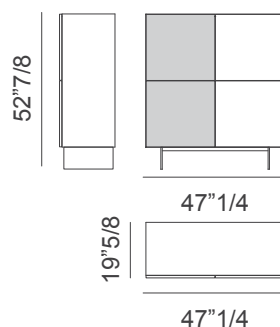

Match

Design: Gherardi Architetti

Description

Cupboard with structure and front thk. 3/4" made from chipboard panels with the Matt Lacquered finish.

Front with Metal Standard varnished metal frame thk. 1/8" and depth 1"5/8 featuring a customizable interior panel with the Matt Lacquer, Glossy Marble Effect, Glossy Lacquered, Mirror, Ecomalta®, Stone or Ceramic finish.

Front thk. 3/4" and front with frame are available with a push-pull hinged opening. Metal Standard varnished metal base. Made in Italy.

Optionals:

- Internal wooden drawer with side spacers (only available in side compartments).
- 3000K LED kit complete with transformer and wiring.

Dimensions

47"1/4W x 19"5/8D x 52"7/8H

With 3 hinged doors and 2 drawers including 2 glass shelves

With 4 hinged doors including 4 glass shelves

Optional wooden drawer
20"1/4W x 11"7/8D x 5"1/8H

- . with side spacers
- . only available in side compartments