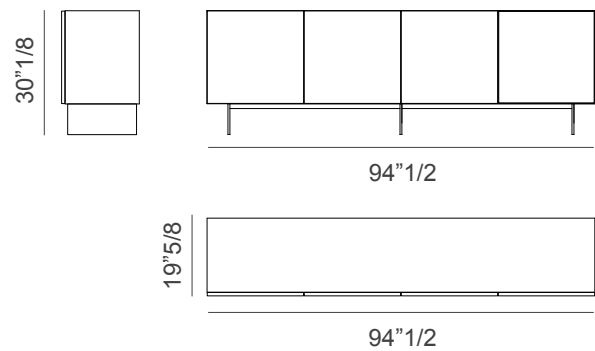

Match

Design: Gherardi Architetti

Description

Sideboard with structure and front thk. 3/4" made from chipboard panels with the Matt Lacquered finish.

Front with Metal Standard varnished metal frame thk. 1/8" and depth 1"5/8 featuring a customizable interior panel with the Matt Lacquer, Glossy Marble Effect, Glossy Lacquered, Mirror, Ecomalta®, Stone or Ceramic finish.

Match

Dimensions

With 3 doors: 70"7/8W x 19"5/8D x 30"1/8H

With 4 doors: 94"1/2W x 19"5/8D x 30"1/8H

With 3 doors including
3 glass shelves

With 4 doors including
4 glass shelves

Optional wooden drawer
20"1/4W x 11"7/8D x 5"1/8H