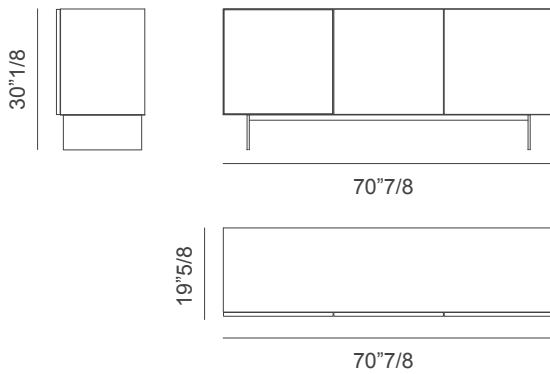

Match

Design: Gherardi Architetti

Description

Sideboard with structure and front thk. 3/4" made from chipboard panels with the Matt Lacquered finish.

Front with Metal Standard varnished metal frame thk. 1/8" and depth 1"5/8 featuring a customizable interior panel with the Matt Lacquer, Glossy Marble Effect, Glossy Lacquered, Mirror, Ecomalta®, Stone or Ceramic finish.

Front thk. 3/4" and front with frame are available with a push-pull hinged opening. Metal Standard varnished metal base. Made in Italy.

Optionals:

- Internal wooden drawer with side spacers (only available in side compartments).
- 3000K LED kit complete with transformer and wiring.

Match

Dimensions

With 3 doors: 70"7/8W x 19"5/8D x 30"1/8H

With 4 doors: 94"1/2W x 19"5/8D x 30"1/8H

With 3 doors including
3 glass shelves

With 4 doors including
4 glass shelves

Optional wooden drawer
20"1/4W x 11"7/8D x 5"1/8H

- . with side spacers
- . only available in side compartments