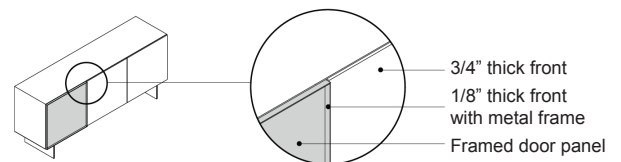

Match

Design: Gherardi Architetti

Description

Sideboard with structure and front thk. 3/4" made from chipboard panels with the Matt Lacquered finish.

Front with Metal Standard varnished metal frame thk. 1/8" and depth 1"5/8 featuring a customizable interior panel with the Matt Lacquer, Glossy Marble Effect, Glossy Lacquered, Mirror, Ecomalta®, Stone or Ceramic finish.

Front thk. 3/4" and front with frame are available with a push-pull hinged opening. Metal Standard varnished metal base. Made in Italy.

Optionals:

- Internal wooden drawer with side spacers (only available in side compartments).
- 3000K LED kit complete with transformer and wiring.

Match

Dimensions

With 3 doors: 70"7/8W x 19"5/8D x 30"1/8H

With 4 doors: 94"1/2W x 19"5/8D x 30"1/8H

With 3 doors including
3 glass shelves

With 4 doors including
4 glass shelves

Optional wooden drawer
20"1/4W x 11"7/8D x 5"1/8H