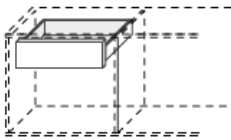

Match

Dimensions

With 3 doors: 70"7/8W x 19"5/8D x 30"1/8H

With 4 doors: 94"1/2W x 19"5/8D x 30"1/8H

With 3 doors including
3 glass shelves

With 4 doors including
4 glass shelves

Optional wooden drawer
20"1/4W x 11"7/8D x 5"1/8H

- . with side spacers
- . only available in side compartments