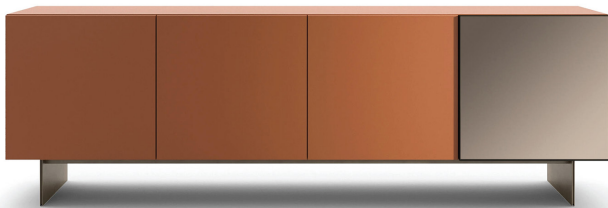

Match

Design: Gherardi Architetti

Description

Sideboard with structure and front thk. 3/4" made from chipboard panels with the Matt Lacquered finish.

Front with Metal Standard varnished metal frame thk. 1/8" and depth 1"5/8 featuring a customizable interior panel with the Matt Lacquer, Glossy Marble Effect, Glossy Lacquered, Mirror, Ecomalta®, Stone or Ceramic finish.

Front thk. 3/4" and front with frame are available with a push-pull hinged opening. Metal Standard varnished metal base. Made in Italy.

Optionals:

- Internal wooden drawer with side spacers (only available in side compartments).
- 3000K LED kit complete with transformer and wiring.

Match

Dimensions

With 3 doors: 70"7/8W x 19"5/8D x 30"1/8H

With 4 doors: 94"1/2W x 19"5/8D x 30"1/8H

With 3 doors including
3 glass shelves

With 4 doors including
4 glass shelves

Optional wooden drawer
20"1/4W x 11"7/8D x 5"1/8H