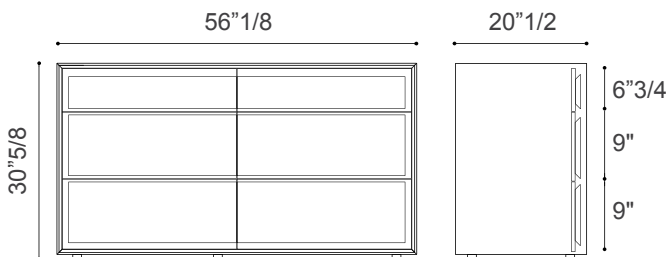

Memories

Design: Pierangelo Sciuto

Description

Dresser with 3/4" thick structures and fronts made from particle board panels with a matt lacquered or wood veneered finish.

The edging around the drawers is available in a contrasting matt lacquered or wood veneered finish. This furniture opens by means of grip recesses. Made in Italy.

Dimensions

With 6 drawers

56"1/8W x 20"1/2D x 30"5/8H

With 5 drawers

33"1/2W x 20"1/2D x 42"3/8H

Equipped with an anti-tip bracket for wall fixing.