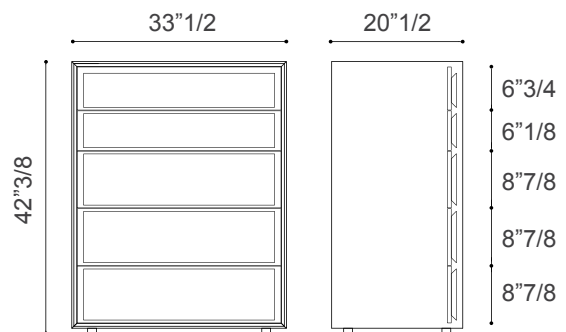

Dimensions

With 6 drawers

56"1/8W x 20"1/2D x 30"5/8H

With 5 drawers

33"1/2W x 20"1/2D x 42"3/8H

Equipped with an anti-tip bracket for wall fixing.