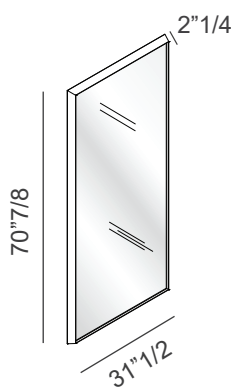

## Description

Wall mirror with vertical and horizontal shapes that hold an elegantly highlighted piece with a recessed wooden frame, and with a varnished Metal Standard finish.

Made in Italy.

## Dimensions

**Rectangular A:** 31<sup>1</sup>/<sub>2</sub>W x 2<sup>1</sup>/<sub>4</sub>D x 70<sup>7</sup>/<sub>8</sub>H

**Rectangular B:** 63<sup>0</sup>/<sub>8</sub>W x 2<sup>1</sup>/<sub>4</sub>D x 23<sup>5</sup>/<sub>8</sub>H

**Square A:** 27<sup>1</sup>/<sub>2</sub>W x 2<sup>1</sup>/<sub>4</sub>D x 27<sup>1</sup>/<sub>2</sub>H

**Square B:** 39<sup>3</sup>/<sub>8</sub>W x 2<sup>1</sup>/<sub>4</sub>D x 39<sup>3</sup>/<sub>8</sub>H

Rectangular mirror A

Rectangular mirror B

Square mirror A

Square mirror B