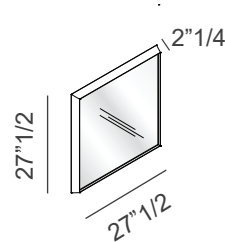

## Description

Wall mirror with vertical and horizontal shapes that hold an elegantly highlighted piece with a recessed wooden frame, and with a varnished Metal Standard finish.

Made in Italy.

## Dimensions

**Rectangular A:** 31<sup>1</sup>/<sub>2</sub>W x 2<sup>1</sup>/<sub>4</sub>D x 70<sup>7</sup>/<sub>8</sub>H

**Rectangular B:** 63<sup>0</sup>/<sub>8</sub>W x 2<sup>1</sup>/<sub>4</sub>D x 23<sup>5</sup>/<sub>8</sub>H

**Square A:** 27<sup>1</sup>/<sub>2</sub>W x 2<sup>1</sup>/<sub>4</sub>D x 27<sup>1</sup>/<sub>2</sub>H

**Square B:** 39<sup>3</sup>/<sub>8</sub>W x 2<sup>1</sup>/<sub>4</sub>D x 39<sup>3</sup>/<sub>8</sub>H

Rectangular mirror A

Rectangular mirror B

Square mirror A

Square mirror B