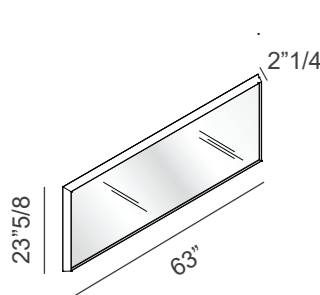

Rectangular mirror B