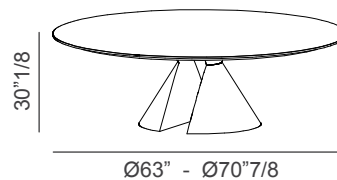

Nimbo

Design: gerardiarchitetti

Description

Round table with half-cone base made in scratch resistant matt lacquer or metallic lacquer and a 1" thick, black lacquered support below the top.

The 3/4" thick round top is available in marble or wood veneered MDF, divided into segments. A Ø31"1/2 lazy susan is available as an optional, only for the table with a Ø70"7/8 top. Made in Italy.

Dimensions

A) Ø63" x 30"1/8H

B) Ø70"7/8 x 30"1/8H

With wood top divided
into 3 equal parts

Ø63" - Ø70"7/8

With marble top

Ø63" - Ø70"7/8

Lazy Susan: Ø31"1/2
available only for table with top diam. 70"7/8