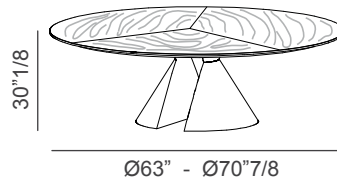

Nimbo

Design: gerardiarchitetti

Description

Round table with half-cone base made in scratch resistant matt lacquer or metallic lacquer and a 1" thick, black lacquered support below the top.

The 3/4" thick round top is available in marble or wood veneered MDF, divided into segments. A Ø31"1/2 lazy susan is available as an optional, only for the table with a Ø70"7/8 top. Made in Italy.

Dimensions

A) Ø63" x 30"1/8H

B) Ø70"7/8 x 30"1/8H

With wood top divided
into 3 equal parts

Ø63" - Ø70"7/8

With marble top

Ø63" - Ø70"7/8

Lazy Susan: Ø31"1/2
available only for table with top diam. 70"7/8