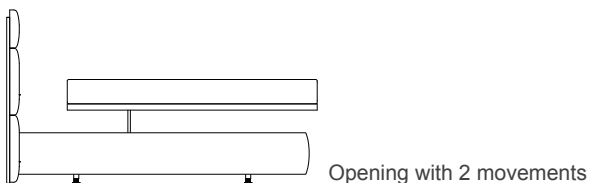

### Dimensions

**Queen size:** 67"1/2W x 87"D x 45"3/4H  
(To fit QUEEN size Mattress 60"x 80")

**King size:** 80"7/8W x 87"D x 45"3/4H  
(To fit KING size Mattress 76"3/4 x 80")

#### Leaning slatted base

#### Storage slatted base

3"1/2H feet are available. In this case all height measurements increase by 1"3/4H.