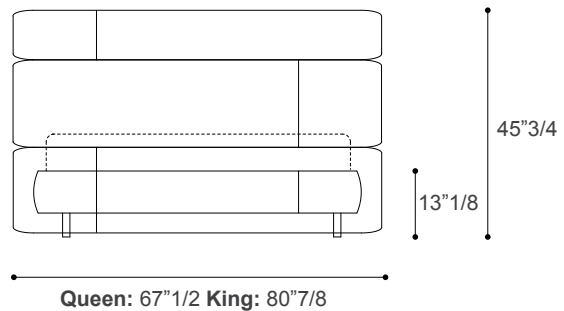

Niobe

Dimensions

Queen size: 67"1/2W x 87"D x 45"3/4H
(To fit QUEEN size Mattress 60"x 80")

King size: 80"7/8W x 87"D x 45"3/4H
(To fit KING size Mattress 76"3/4 x 80")

Leaning slatted base