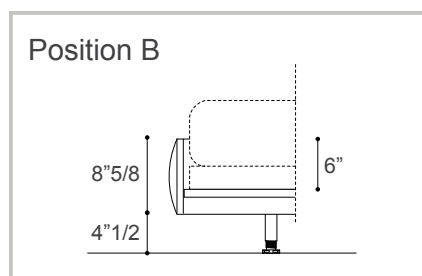

# Niobe

Design: Gherardi Architetti

Example with headboard 45"3/4H model DX

Decorative feet

The position of the slatted base is adjustable

### Dimensions

**Queen size:** 67"1/2W x 87"D x 45"3/4H  
(To fit QUEEN size Mattress 60"x 80")

**King size:** 80"7/8W x 87"D x 45"3/4H  
(To fit KING size Mattress 76"3/4 x 80")

#### Dimensions with headboard

**Queen standard:** 75"7/8W x 87"D x 45"3/4H

**King standard:** 89"1/4W x 87"D x 45"3/4H

**Queen LH:** 107"3/4W x 87"D x 45"3/4H

**King LH:** 121"W x 87"D x 45"3/4H

**Queen RH:** 107"3/4W x 87"D x 45"3/4H