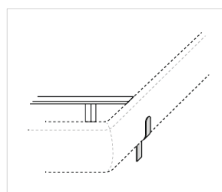

Optionals

Optional pair
of decorative feet