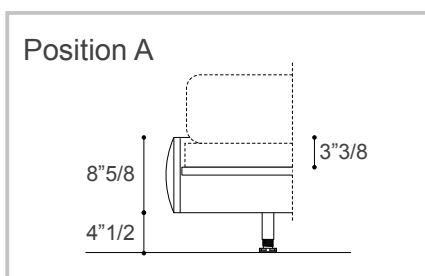

# Niobe

Design: Gherardi Architetti

Example with headboard 45"3/4H model DX

Decorative feet

The position of the slatted base is adjustable

### Dimensions

**Queen size:** 67"1/2W x 87"D x 45"3/4H  
(To fit QUEEN size Mattress 60"x 80")

**King size:** 80"7/8W x 87"D x 45"3/4H  
(To fit KING size Mattress 76"3/4 x 80")

#### Dimensions with headboard

**Queen standard:** 75"7/8W x 87"D x 45"3/4H

**King standard:** 89"1/4W x 87"D x 45"3/4H

**Queen LH:** 107"3/4W x 87"D x 45"3/4H

**King LH:** 121"W x 87"D x 45"3/4H

**Queen RH:** 107"3/4W x 87"D x 45"3/4H