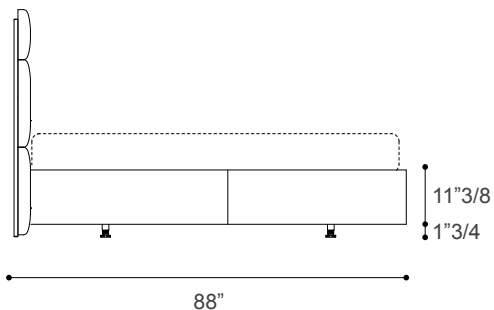

### Dimensions

**Queen size:** 67"1/2W x 87"D x 45"3/4H  
(To fit QUEEN size Mattress 60"x 80")

**King size:** 80"7/8W x 87"D x 45"3/4H  
(To fit KING size Mattress 76"3/4 x 80")

#### Leaning slatted base

#### Storage slatted base

3"1/2H feet are available. In this case all height measurements increase by 1"3/4H.

#### Dimensions with headboard

**Queen standard:** 75"7/8W x 87"D x 45"3/4H

**King standard:** 89"1/4W x 87"D x 45"3/4H

**Queen LH:** 107"3/4W x 87"D x 45"3/4H

**King LH:** 121"W x 87"D x 45"3/4H

**Queen RH:** 107"3/4W x 87"D x 45"3/4H