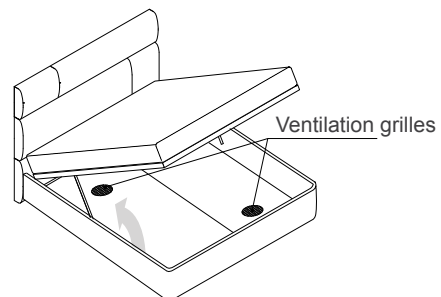

The position of the slatted base is adjustable

### Dimensions

**Queen size:** 67"1/2W x 87"D x 45"3/4H  
(To fit QUEEN size Mattress 60"x 80")

**King size:** 80"7/8W x 87"D x 45"3/4H  
(To fit KING size Mattress 76"3/4 x 80")

#### Leaning slatted base

#### Storage slatted base

3"1/2H feet are available. In this case all height measurements increase by 1"3/4H.