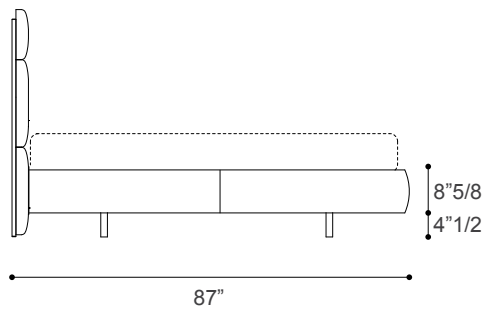

Niobe

Dimensions

Queen size: 67"1/2W x 87"D x 45"3/4H
(To fit QUEEN size Mattress 60"x 80")

King size: 80"7/8W x 87"D x 45"3/4H
(To fit KING size Mattress 76"3/4 x 80")

Leaning slatted base