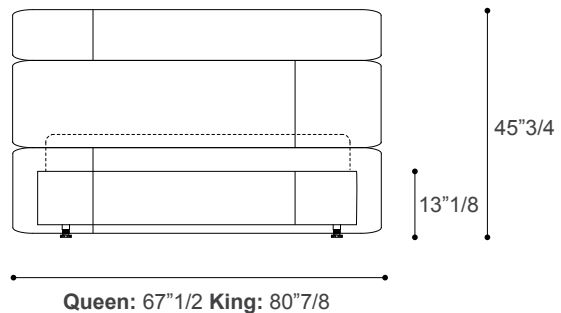

### Dimensions

**Queen size:** 67"1/2W x 87"D x 45"3/4H  
(To fit QUEEN size Mattress 60"x 80")

**King size:** 80"7/8W x 87"D x 45"3/4H  
(To fit KING size Mattress 76"3/4 x 80")

#### Leaning slatted base

#### Storage slatted base

3"1/2H feet are available. In this case all height measurements increase by 1"3/4H.

#### Dimensions with headboard

**Queen standard:** 75"7/8W x 87"D x 45"3/4H

**King standard:** 89"1/4W x 87"D x 45"3/4H

**Queen LH:** 107"3/4W x 87"D x 45"3/4H

**King LH:** 121"W x 87"D x 45"3/4H

**Queen RH:** 107"3/4W x 87"D x 45"3/4H