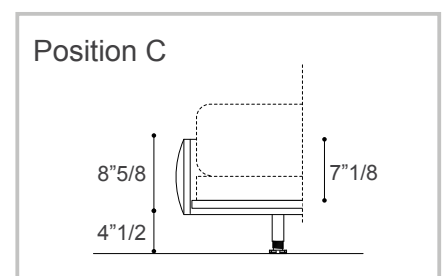

# Niobe

Design: Gherardi Architetti

Example with headboard 45"3/4H model DX

Decorative feet

The position of the slatted base is adjustable

### Dimensions

**Queen size:** 67"1/2W x 87"D x 45"3/4H  
(To fit QUEEN size Mattress 60"x 80")

**King size:** 80"7/8W x 87"D x 45"3/4H  
(To fit KING size Mattress 76"3/4 x 80")

#### Dimensions with headboard

**Queen standard:** 75"7/8W x 87"D x 45"3/4H

**King standard:** 89"1/4W x 87"D x 45"3/4H

**Queen LH:** 107"3/4W x 87"D x 45"3/4H

**King LH:** 121"W x 87"D x 45"3/4H

**Queen RH:** 107"3/4W x 87"D x 45"3/4H