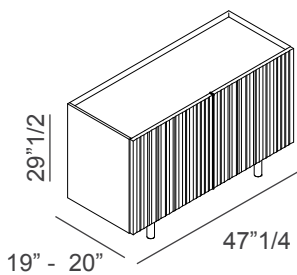

### Dimensions

#### Single-faced model

2 hinged doors: 47"1/4W x 19"D x 29"1/2H

3 hinged doors: 70"7/8W x 19"D x 29"1/2H

4 hinged doors: 94"1/2W x 19"D x 29"1/2H

#### Double-faced model

2 hinged doors: 47"1/4W x 20"D x 29"1/2H

3 hinged doors: 70"7/8W x 20"D x 29"1/2H

4 hinged doors: 94"1/2W x 20"D x 29"1/2H