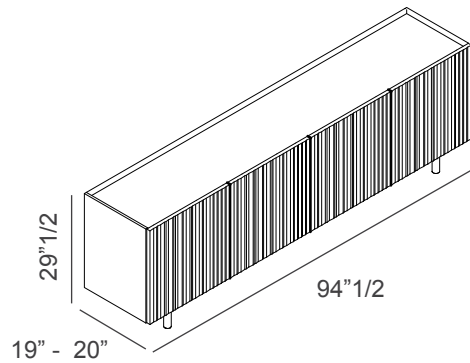

WITH 4 HINGED DOORS

including 4 glass shelves