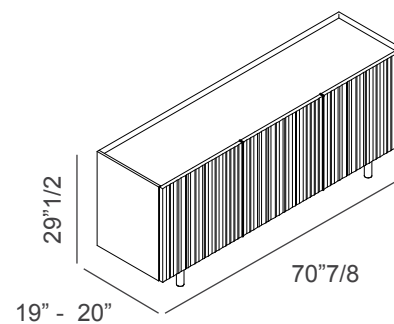

WITH 3 HINGED DOORS

including 3 glass shelves