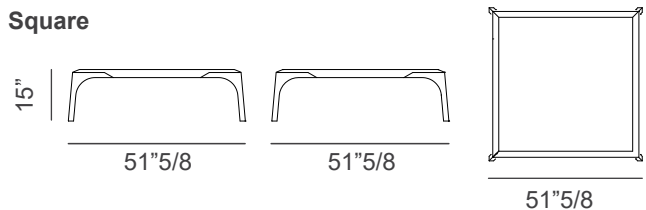

Relevè

Design: Gherardi Architetti

Description

Square or rectangular coffee table with a structure made with wood veneered, natural timber structure, with a flush built-in top in the structure available in Wood, Shiny or Satin retro-lacquered Glass and Ceramic.

An optional fixed tray composed of a 1/8" thick lacquered metal frame and a panel that can be customized in glass, mirror or marble finish. Made in Italy.

Dimensions

Square: 51"5/8W x 51"5/8D x 15"H

Rectangular: 51"5/8W x 27"D x 15"H

Tray dimensions: 22"5/8W x 22"5/8D x 2"H

Square

Rectangular