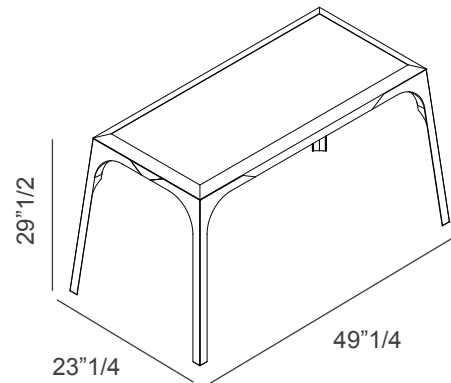

Relevè

Design: Gherardi Architetti

Description

Desk made with wood veneered, natural timber structure. Available with a top in glass, wood or ceramic. The inner surface of the legs can be matt lacquered. Made in Italy.

Dimensions

Desk: 49"1/4W x 23"1/4D x 29"1/2H

Finishes and materials

Structure: Wood.
Top: Wood / Glass / Ceramic