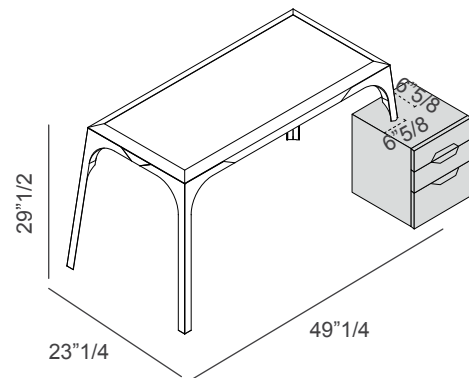

Relevè

Design: Gherardi Architetti

Description

Desk made from natural wood with a Wood veneer structure offered in Dark Oak, Tobacco Oak or Canaletto Walnut. Flush built in top in the structure available in wood, back lacquered glass or ceramic.

To make the desk even more functional, it comes with one of its legs resting on the Sigma three-drawer unit. The leg is fastened onto the drawer unit in a predetermined position (left or right side). Made in Italy.

Dimensions

Desk: 49"1/4W x 23"1/4D x 29"1/2H
+ protruding part Sigma drawer unit.

Sigma Drawer