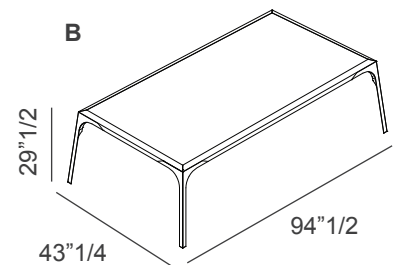

Relevè

Design: Gherardi Architetti

Description

Table with structure made of wood veneered natural timber with a glass, ceramic or wood veneered top recessed so that it is flush with the structure. As an optional, the inner side of the legs can be matt lacquered. Made in Italy.

Dimensions

A) 78"3/4W x 39"3/8D x 29"1/2H
B) 94"1/2W x 43"1/4D x 29"1/2H

Finishes and materials

Structure: Wood in Dark oak / Canaletto walnut / Tabacco oak.
Top: Dark oak / Canaletto walnut / Tabacco oak / Glass / Ceramic.
Optional inner side of legs: Matt lacquered.