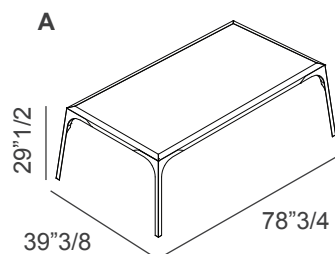

Relevè

Design: Gherardi Architetti

Description

Table with structure made of wood veneered natural timber with a glass, ceramic or wood veneered top recessed so that it is flush with the structure. As an optional, the inner side of the legs can be matt lacquered. Made in Italy.

Dimensions

A) 78"3/4W x 39"3/8D x 29"1/2H
B) 94"1/2W x 43"1/4D x 29"1/2H

Finishes and materials

Structure: Wood in Dark oak / Canaletto walnut / Tabacco oak.
Top: Dark oak / Canaletto walnut / Tabacco oak / Glass / Ceramic.
Optional inner side of legs: Matt lacquered.