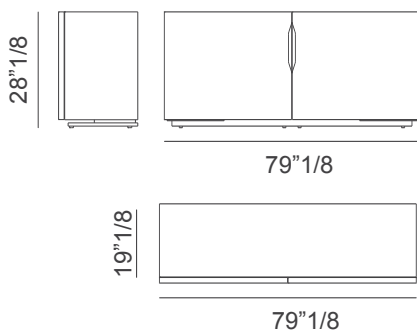

### Description

Sideboard with coplanar opening with structure and fronts 1" thick made from chipboard panels with a Matt Lacquered finish or wood with a sloping grain on the outside and featuring a recessed handle available in matt lacquered or metal standard. The back panel does not have a sloping grain in the wood version. The sideboard includes 2 glass shelves and a black varnished support base. Made in Italy.

### Dimensions

79"1/8W x 19"1/8D x 28"1/8H