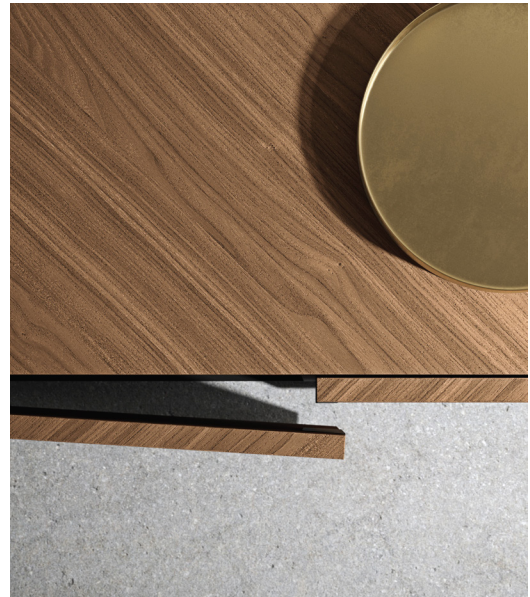

### Description

Sideboard with coplanar opening with structure and fronts 1" thick made from chipboard panels with a Matt Lacquered finish or wood with a sloping grain on the outside and featuring a recessed handle available in matt lacquered or metal standard. The back panel does not have a sloping grain in the wood version. The sideboard includes 2 glass shelves and a black varnished support base. Made in Italy.

### Dimensions

79"1/8W x 19"1/8D x 28"1/8H