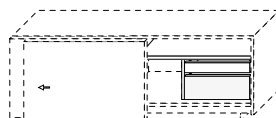

Optional kit A)

- -1 aluminum drawer
- -1 aluminum jumbo drawer
- -1 wooden shelf