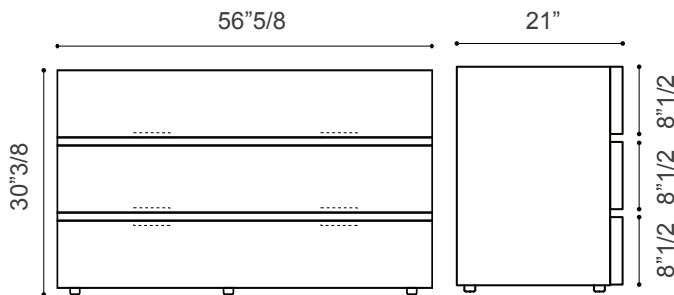

Sibari

Design: Gherardi Architetti

The picture shows dressers and nightstands from the Sibari collection.

Description

Dresser with a wood particleboard structure. Characterized by an upper frame with a customizable top. It opens by means of a handle recessed into the top edge of the front. Made in Italy.

Dimensions

A) 56"5/8W x 21"D x 30"3/8H

B) 33"5/8W x 21"D x 42"1/4H

Option A

Option B