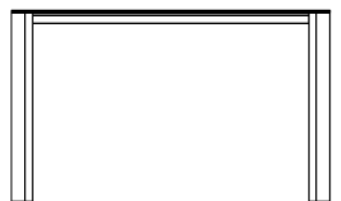

29"1/8

- D) 78"3/4
- E) 86"5/8
- F - G - H) 94"1/2
- I - J) 118"1/8

- D - E - F - I) 39"3/8
- G - J) 47"1/4
- H) 55"1/8