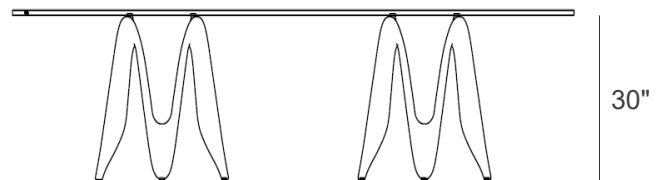

Lambda

Design: Gianluigi Landoni

Description

Table with base in wood and in Cristalplant material.
Tempered top in glass.
Made in Italy.

Dimensions

A) 118"1/8W x 47"1/4D x 30"H - Cod. P1053
B) 126"W x 47"1/4D x 30"H - Cod. P1054

A) 118"1/8
B) 126"

23"1/4

Finishes and materials

Top: Extra-light or smoked glass and Ceramics.

Base: Wood and Cristalplant material.