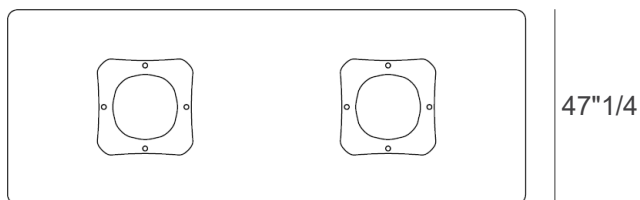

Lambda

Design: Gianluigi Landoni

Description

Table with base in wood and in Cristalplant material.
Tempered top in glass.
Made in Italy.

Dimensions

A) 118"1/8W x 47"1/4D x 30"H - Cod. P1053
B) 126"W x 47"1/4D x 30"H - Cod. P1054

A) 118"1/8
B) 126"

23"1/4

Finishes and materials

Top: Extra-light or smoked glass and Ceramics.

Base: Wood and Cristalplant material.