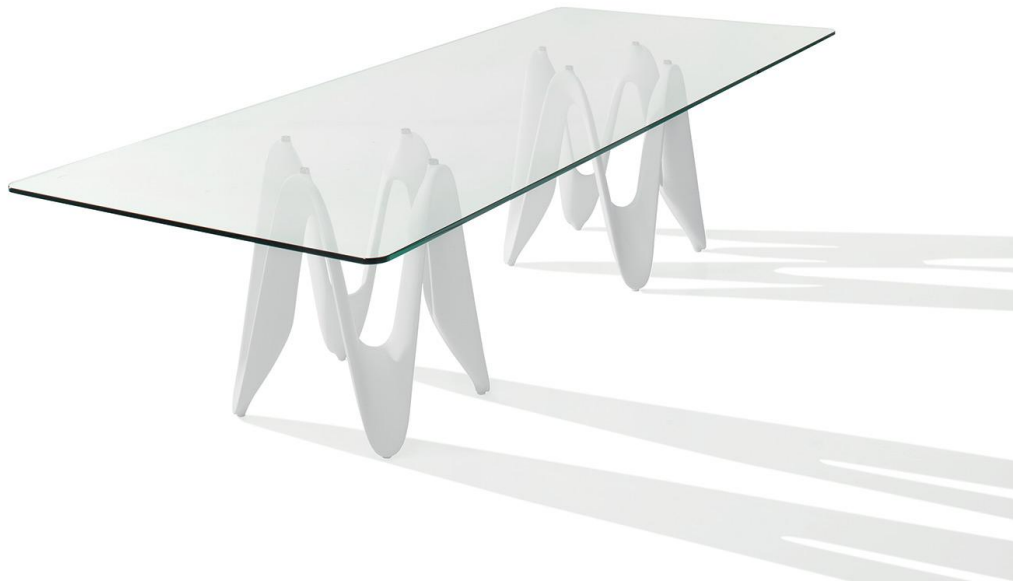

Lambda

Design: Gianluigi Landoni

Description

Table with base in wood and in Cristalplant material.
Tempered top in glass.
Made in Italy.

Dimensions

A) 118"1/8W x 47"1/4D x 30"H - Cod. P1053
B) 126"W x 47"1/4D x 30"H - Cod. P1054

A) 118"1/8
B) 126"

23"1/4

Finishes and materials

Top: Extra-light or smoked glass and Ceramics.

Base: Wood and Cristalplant material.