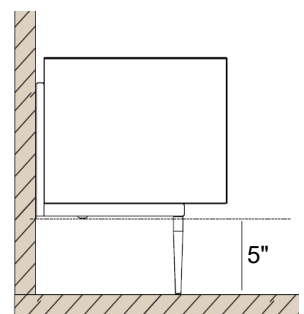

Magda

Dimensions

A) 1 door: 39"3/8W x 20"D x 15"H - Cod. P6760

B) 2 doors: 78"3/4W x 20"D x 15"H - Cod. P6762

C) 3 doors: 118"1/8W x 20"D x 15"H - Cod. P6764

1 module

2 modules

3 modules

Opening options

Drawer

Drop down

Support feet positioning (5")

Back support

Front support