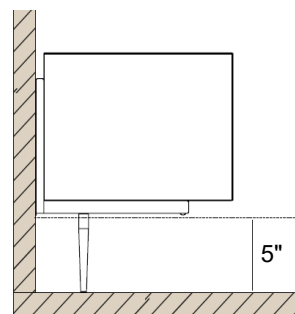

Magda

Dimensions

A) 1 door: 39"3/8W x 20"D x 15"H - Cod. P6760

B) 2 doors: 78"3/4W x 20"D x 15"H - Cod. P6762

C) 3 doors: 118"1/8W x 20"D x 15"H - Cod. P6764

1 module

2 modules

3 modules

Opening options

Drawer

Drop down

Support feet positioning (5")

Back support

Front support