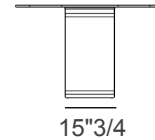

Palace

Dimensions

Shaped

A) 86"5/8W x 45"1/4D x 29"1/8H (Base: 39"3/8) - Cod. P1578

B) 98"3/8W x 47"1/4D x 29"1/8H (Base: 39"3/8) - Cod. P1579

C) 118"1/8W x 53"1/8D x 29"1/8H (Base: 50"3/8) - Cod. P1580

A) 45"1/4
B) 47"1/4
C) 53"1/8

29"1/8

A) 86"5/8
B) 98"3/8
C) 118"1/8

Rectangular

D) 78"3/4W x 39"3/8D x 29"1/8H (Base: 39"3/8) - Cod. P1564

E) 98"3/8W x 39"3/8D x 29"1/8H (Base: 39"3/8) - Cod. P1566

F) 94"1/2W x 47"1/4D x 29"1/8H (Base: 39"3/8) - Cod. P1559

D - E) 39"3/8
F) 47"1/4

29"1/8

D) 78"3/4
E) 98"3/8
F) 94"1/2

Botte

G) 78"3/4W x 43"3/4D x 29"1/8H (Base: 39"3/8) - Cod. P1568

43"3/4

29"1/8

78"3/4

Elliptical

H) 78"3/4W x 43"3/4D x 29"1/8H (Base: 39"3/8) - Cod. P1566

I) 86"5/8W x 51"1/8D x 29"1/8H (Base: 39"3/8) - Cod. P1557

H) 43"3/4
I) 51"1/8

29"1/8

H) 78"3/4
I) 86"5/8