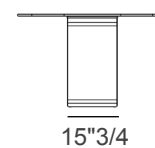

Palace

Dimensions

Shaped

A) 86"5/8W x 45"1/4D x 29"1/8H (Base: 39"3/8) - Cod. P1578

B) 98"3/8W x 47"1/4D x 29"1/8H (Base: 39"3/8) - Cod. P1579

C) 118"1/8W x 53"1/8D x 29"1/8H (Base: 50"3/8) - Cod. P1580

A) 45"1/4
B) 47"1/4
C) 53"1/8

29"1/8

A) 86"5/8
B) 98"3/8
C) 118"1/8

Rectangular

D) 78"3/4W x 39"3/8D x 29"1/8H (Base: 39"3/8) - Cod. P1564

E) 98"3/8W x 39"3/8D x 29"1/8H (Base: 39"3/8) - Cod. P1566

F) 94"1/2W x 47"1/4D x 29"1/8H (Base: 39"3/8) - Cod. P1559

D - E) 39"3/8
F) 47"1/4

29"1/8

D) 78"3/4
E) 98"3/8
F) 94"1/2

Botte

G) 78"3/4W x 43"3/4D x 29"1/8H (Base: 39"3/8) - Cod. P1568

43"3/4

29"1/8

78"3/4

Elliptical

H) 78"3/4W x 43"3/4D x 29"1/8H (Base: 39"3/8) - Cod. P1566

I) 86"5/8W x 51"1/8D x 29"1/8H (Base: 39"3/8) - Cod. P1557

H) 43"3/4
I) 51"1/8

29"1/8

H) 78"3/4
I) 86"5/8