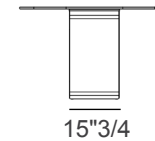

Palace

Dimensions

Shaped

A) 86"5/8W x 45"1/4D x 29"1/8H (Base: 39"3/8) - Cod. P1578

B) 98"3/8W x 47"1/4D x 29"1/8H (Base: 39"3/8) - Cod. P1579

C) 118"1/8W x 53"1/8D x 29"1/8H (Base: 50"3/8) - Cod. P1580

A) 45"1/4
B) 47"1/4
C) 53"1/8

29"1/8

A) 86"5/8
B) 98"3/8
C) 118"1/8

Rectangular

D) 78"3/4W x 39"3/8D x 29"1/8H (Base: 39"3/8) - Cod. P1564

E) 98"3/8W x 39"3/8D x 29"1/8H (Base: 39"3/8) - Cod. P1566

F) 94"1/2W x 47"1/4D x 29"1/8H (Base: 39"3/8) - Cod. P1559

D - E) 39"3/8
F) 47"1/4

29"1/8

D) 78"3/4
E) 98"3/8
F) 94"1/2

Botte

G) 78"3/4W x 43"3/4D x 29"1/8H (Base: 39"3/8) - Cod. P1568

43"3/4

29"1/8

78"3/4

Elliptical

H) 78"3/4W x 43"3/4D x 29"1/8H (Base: 39"3/8) - Cod. P1566

I) 86"5/8W x 51"1/8D x 29"1/8H (Base: 39"3/8) - Cod. P1557

H) 43"3/4
I) 51"1/8

29"1/8

H) 78"3/4
I) 86"5/8