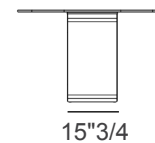

Palace

Dimensions

Shaped

A) 86"5/8W x 45"1/4D x 29"1/8H (Base: 39"3/8) - Cod. P1578

B) 98"3/8W x 47"1/4D x 29"1/8H (Base: 39"3/8) - Cod. P1579

C) 118"1/8W x 53"1/8D x 29"1/8H (Base: 50"3/8) - Cod. P1580

A) 45"1/4
B) 47"1/4
C) 53"1/8

29"1/8

A) 86"5/8
B) 98"3/8
C) 118"1/8

Rectangular

D) 78"3/4W x 39"3/8D x 29"1/8H (Base: 39"3/8) - Cod. P1564

E) 98"3/8W x 39"3/8D x 29"1/8H (Base: 39"3/8) - Cod. P1566

F) 94"1/2W x 47"1/4D x 29"1/8H (Base: 39"3/8) - Cod. P1559

D - E) 39"3/8
F) 47"1/4

29"1/8

D) 78"3/4
E) 98"3/8
F) 94"1/2

Botte

G) 78"3/4W x 43"3/4D x 29"1/8H (Base: 39"3/8) - Cod. P1568

43"3/4

29"1/8

78"3/4

Elliptical

H) 78"3/4W x 43"3/4D x 29"1/8H (Base: 39"3/8) - Cod. P1566

I) 86"5/8W x 51"1/8D x 29"1/8H (Base: 39"3/8) - Cod. P1557

H) 43"3/4
I) 51"1/8

29"1/8

H) 78"3/4
I) 86"5/8