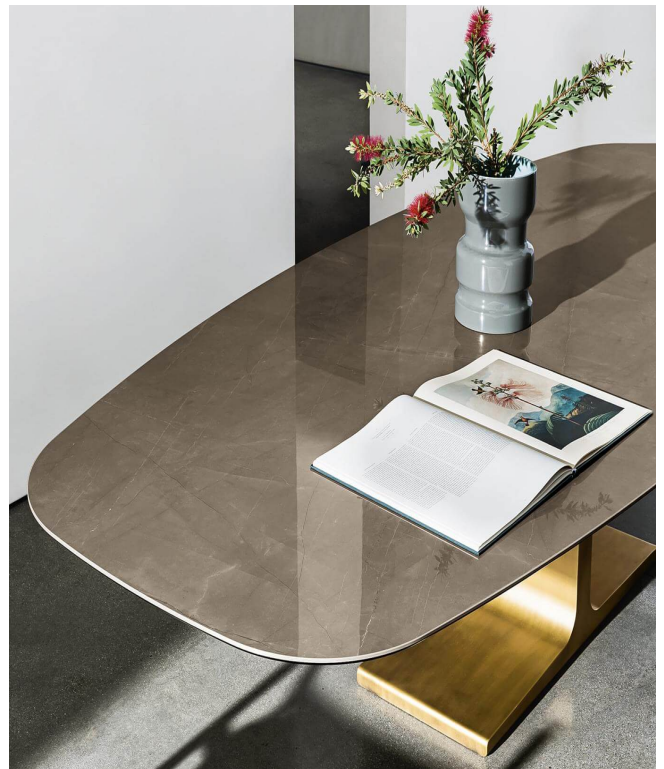

Palace

Design: Lievore Altherr Molina

Description

Table with lacquered metal base, available in various colors, or in burnished finish. Shaped, rectangular, bottle and elliptical top in glass, Ceramics and Wood; available in different measures and finishes. Made in Italy.

Finishes & Materials

Top: Glass, Ceramics and Wood.

Base: Metal, lacquered or with burnished finish.

Note: Net glass top available only in Shaped version (size A and B).

Wood top available only in Rectangular version (Size C).

Palace

Dimensions

Shaped

A) 86"5/8W x 45"1/4D x 29"1/8H (Base: 39"3/8) - Cod. P1578

B) 98"3/8W x 47"1/4D x 29"1/8H (Base: 39"3/8) - Cod. P1579

C) 118"1/8W x 53"1/8D x 29"1/8H (Base: 50"3/8) - Cod. P1580

A) 45"1/4
B) 47"1/4
C) 53"1/8