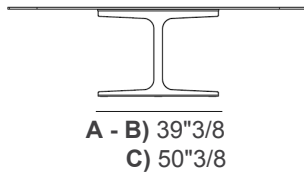

Palace

Dimensions

Shaped

A) 86"5/8W x 45"1/4D x 29"1/8H (Base: 39"3/8) - Cod. P1578

B) 98"3/8W x 47"1/4D x 29"1/8H (Base: 39"3/8) - Cod. P1579

C) 118"1/8W x 53"1/8D x 29"1/8H (Base: 50"3/8) - Cod. P1580

A) 45"1/4
B) 47"1/4
C) 53"1/8

29"1/8

A) 86"5/8
B) 98"3/8
C) 118"1/8

Rectangular

D) 78"3/4W x 39"3/8D x 29"1/8H (Base: 39"3/8) - Cod. P1564

E) 98"3/8W x 39"3/8D x 29"1/8H (Base: 39"3/8) - Cod. P1566

F) 94"1/2W x 47"1/4D x 29"1/8H (Base: 39"3/8) - Cod. P1559

Elliptical

H) 78"3/4W x 43"3/4D x 29"1/8H (Base: 39"3/8) - Cod. P1566

I) 86"5/8W x 51"1/8D x 29"1/8H (Base: 39"3/8) - Cod. P1557

H) 43"3/4
I) 51"1/8

29"1/8

H) 78"3/4
I) 86"5/8