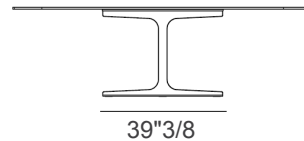

Palace

Dimensions

Shaped

A) 86"5/8W x 45"1/4D x 29"1/8H (Base: 39"3/8) - Cod. P1578

B) 98"3/8W x 47"1/4D x 29"1/8H (Base: 39"3/8) - Cod. P1579

C) 118"1/8W x 53"1/8D x 29"1/8H (Base: 50"3/8) - Cod. P1580

A) 45"1/4
B) 47"1/4
C) 53"1/8

29"1/8

A) 86"5/8
B) 98"3/8
C) 118"1/8

Rectangular

D) 78"3/4W x 39"3/8D x 29"1/8H (Base: 39"3/8) - Cod. P1564

E) 98"3/8W x 39"3/8D x 29"1/8H (Base: 39"3/8) - Cod. P1566

F) 94"1/2W x 47"1/4D x 29"1/8H (Base: 39"3/8) - Cod. P1559

D - E) 39"3/8
F) 47"1/4

29"1/8

D) 78"3/4
E) 98"3/8
F) 94"1/2

Botte

G) 78"3/4W x 43"3/4D x 29"1/8H (Base: 39"3/8) - Cod. P1568

43"3/4

29"1/8

78"3/4

Elliptical

H) 78"3/4W x 43"3/4D x 29"1/8H (Base: 39"3/8) - Cod. P1566

I) 86"5/8W x 51"1/8D x 29"1/8H (Base: 39"3/8) - Cod. P1557

H) 43"3/4
I) 51"1/8

29"1/8

H) 78"3/4
I) 86"5/8