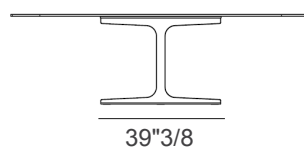

Palace

Dimensions

Shaped

A) 86"5/8W x 45"1/4D x 29"1/8H (Base: 39"3/8) - Cod. P1578

B) 98"3/8W x 47"1/4D x 29"1/8H (Base: 39"3/8) - Cod. P1579

C) 118"1/8W x 53"1/8D x 29"1/8H (Base: 50"3/8) - Cod. P1580

A) 45"1/4
B) 47"1/4
C) 53"1/8

29"1/8

A) 86"5/8
B) 98"3/8
C) 118"1/8

Rectangular

D) 78"3/4W x 39"3/8D x 29"1/8H (Base: 39"3/8) - Cod. P1564

E) 98"3/8W x 39"3/8D x 29"1/8H (Base: 39"3/8) - Cod. P1566

F) 94"1/2W x 47"1/4D x 29"1/8H (Base: 39"3/8) - Cod. P1559

D - E) 39"3/8
F) 47"1/4

29"1/8

D) 78"3/4
E) 98"3/8
F) 94"1/2

Botte

G) 78"3/4W x 43"3/4D x 29"1/8H (Base: 39"3/8) - Cod. P1568

43"3/4

29"1/8

78"3/4

Elliptical

H) 78"3/4W x 43"3/4D x 29"1/8H (Base: 39"3/8) - Cod. P1566

I) 86"5/8W x 51"1/8D x 29"1/8H (Base: 39"3/8) - Cod. P1557

H) 43"3/4
I) 51"1/8

29"1/8

H) 78"3/4
I) 86"5/8