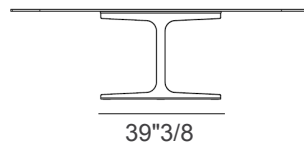

Palace

Dimensions

Shaped

A) 86"5/8W x 45"1/4D x 29"1/8H (Base: 39"3/8) - Cod. P1578

B) 98"3/8W x 47"1/4D x 29"1/8H (Base: 39"3/8) - Cod. P1579

C) 118"1/8W x 53"1/8D x 29"1/8H (Base: 50"3/8) - Cod. P1580

A) 45"1/4
B) 47"1/4
C) 53"1/8

29"1/8

A) 86"5/8
B) 98"3/8
C) 118"1/8

Rectangular

D) 78"3/4W x 39"3/8D x 29"1/8H (Base: 39"3/8) - Cod. P1564

E) 98"3/8W x 39"3/8D x 29"1/8H (Base: 39"3/8) - Cod. P1566

F) 94"1/2W x 47"1/4D x 29"1/8H (Base: 39"3/8) - Cod. P1559

D - E) 39"3/8
F) 47"1/4

29"1/8

D) 78"3/4
E) 98"3/8
F) 94"1/2

Botte

G) 78"3/4W x 43"3/4D x 29"1/8H (Base: 39"3/8) - Cod. P1568

43"3/4

29"1/8

78"3/4

Elliptical

H) 78"3/4W x 43"3/4D x 29"1/8H (Base: 39"3/8) - Cod. P1566

I) 86"5/8W x 51"1/8D x 29"1/8H (Base: 39"3/8) - Cod. P1557

H) 43"3/4
I) 51"1/8

29"1/8

H) 78"3/4
I) 86"5/8