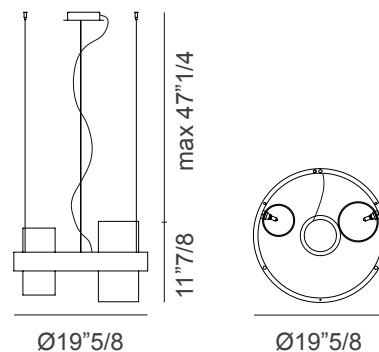

## Description

Suspension lamp made with a metal ring frame around two glass cylinder diffusers available in different finishes and colors. Made in Italy.

**Light source:** E12 2x40W.  
Dimmed with a “phase cut” system (DIM 1).

## Dimensions

**Armonia SP 50:**  
Ø19”5/8 x 11”7/8H + 47”1/4 of tensors.