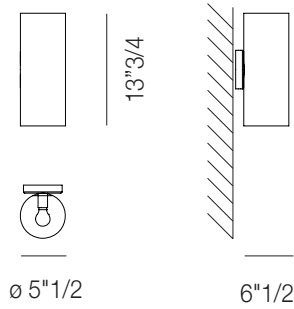

## *Dimensions*

**Size A:** 5"1/2W x 6"1/2D x 13"3/4H

**Size B:** 6"W x 6"7/8D x 11"7/8H

**Size C:** 7"W x 8"D x 15"3/8H

**Size D:** 7"7/8W x 8"7/8D x 14"1/2H

**Size E (w/ metal ring):** 9"7/8W x 11"D x 9"7/8H

## Armonia

Size A

Size B

Size C

Size D

Size E

\*\* Diffuser can be positioned frontally, right side and left side