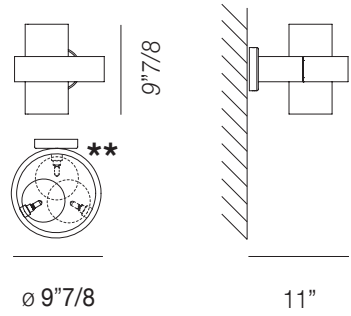

## *Dimensions*

**Size A:** 5"1/2W x 6"1/2D x 13"3/4H

**Size B:** 6"W x 6"7/8D x 11"7/8H

**Size C:** 7"W x 8"D x 15"3/8H

**Size D:** 7"7/8W x 8"7/8D x 14"1/2H

**Size E (w/ metal ring):** 9"7/8W x 11"D x 9"7/8H

## Armonia

Size A

Size B

Size C

Size D

Size E

\*\* Diffuser can be positioned frontally, right side and left side