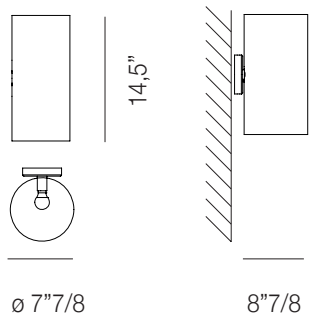

## *Dimensions*

**Size A:** 5"1/2W x 6"1/2D x 13"3/4H

**Size B:** 6"W x 6"7/8D x 11"7/8H

**Size C:** 7"W x 8"D x 15"3/8H

**Size D:** 7"7/8W x 8"7/8D x 14"1/2H

**Size E (w/ metal ring):** 9"7/8W x 11"D x 9"7/8H

## Armonia

Size A

Size B

Size C

Size D

Size E

\*\* Diffuser can be positioned frontally, right side and left side