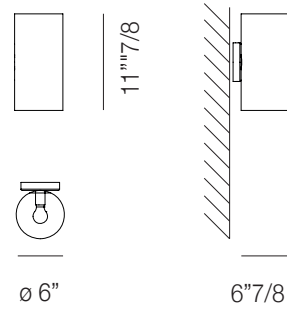

## *Dimensions*

**Size A:** 5"1/2W x 6"1/2D x 13"3/4H

**Size B:** 6"W x 6"7/8D x 11"7/8H

**Size C:** 7"W x 8"D x 15"3/8H

**Size D:** 7"7/8W x 8"7/8D x 14"1/2H

**Size E (w/ metal ring):** 9"7/8W x 11"D x 9"7/8H

## Armonia

Size A

Size B

Size C

Size D

Size E

\*\* Diffuser can be positioned frontally, right side and left side