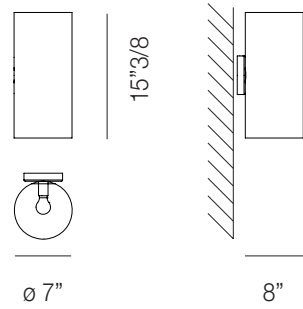

## *Dimensions*

**Size A:** 5"1/2W x 6"1/2D x 13"3/4H

**Size B:** 6"W x 6"7/8D x 11"7/8H

**Size C:** 7"W x 8"D x 15"3/8H

**Size D:** 7"7/8W x 8"7/8D x 14"1/2H

**Size E (w/ metal ring):** 9"7/8W x 11"D x 9"7/8H

## Armonia

Size A

Size B

Size C

Size D

Size E

\*\* Diffuser can be positioned frontally, right side and left side