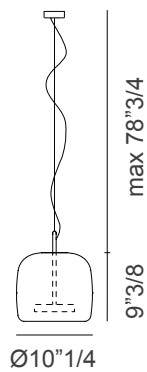

### *Dimensions*

**Jube SP1 P:** Ø10"1/4 x 9"3/8H  
+ 78"3/4 of Tensors and Canopy.

**Jube SP1 G:** Ø15" x 6"5/8H  
+ 78"3/4 of Tensors and Canopy.

**Jube SP1 P**

**Jube SP1 G**

(For more specifications, please refer to "Finishes & Materials")