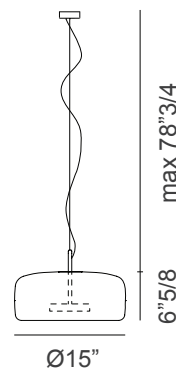

### *Dimensions*

**Jube SP1 P:** Ø10"1/4 x 9"3/8H  
+ 78"3/4 of Tensors and Canopy.

**Jube SP1 G:** Ø15" x 6"5/8H  
+ 78"3/4 of Tensors and Canopy.

**Jube SP1 P**

**Jube SP1 G**

(For more specifications, please refer to "Finishes & Materials")