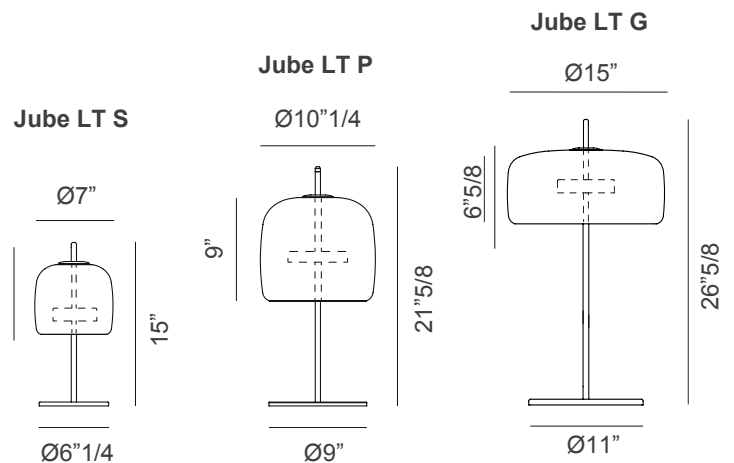

Light source:

LED 12W • 1550lm • 3000K

Dimmable lamp. Dimmer included (DIM 4).

Dimensions

Jube LT S: Ø7" x 15"H • Base: Ø6"1/4

Jube LT P: Ø10"1/4 x 21"5/8H • Base: Ø9"

Jube LT G: Ø15" x 26"5/8H • Base: Ø11"