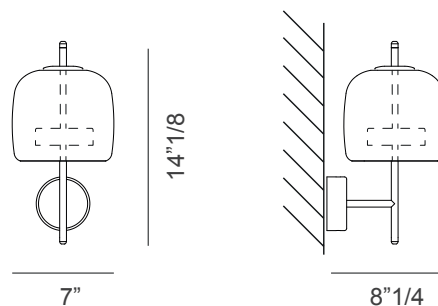

Dimmable with a system in 1-10 V / PUSH (DIM 3) or PUSH (DIM2).

Dimensions

Jube AP S: 7"W x 8"1/4D x 14"1/8H

Finishes and materials

Metal Parts: Matt Steel (AVS) or Matt Gold 2 (OS).

Diffuser: Crystal (CR), Smoky Transparent (FU/TR), Burned Earth (TB), Old Green (VA) or Light Amethyst Transparent (AA) glass.