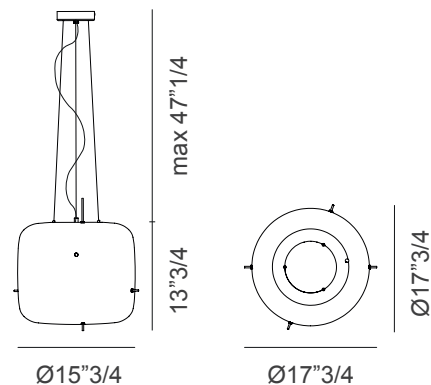

Plot

Design: Chiaramonte & Marin

Description

Suspension lamp Inspired by the weaving of oriental bamboo scaffolding. The LED light source is supported through the interweaving of the metal rods. Glass diffuser available in different colors. Made in Italy.

Light source:

LED 11W • 1700lm • 3000K.
Dimmed with a system in 1-10 V / PUSH (DIM 3)
or PUSH (DIM2).

Dimensions

Plot SP:

Ø17"3/4 x 13"3/4H
+ 47"1/4H of Tensors and Canopy.

Finishes and materials

Metal parts: Metal in Matt Black 2 (NEO) finish.