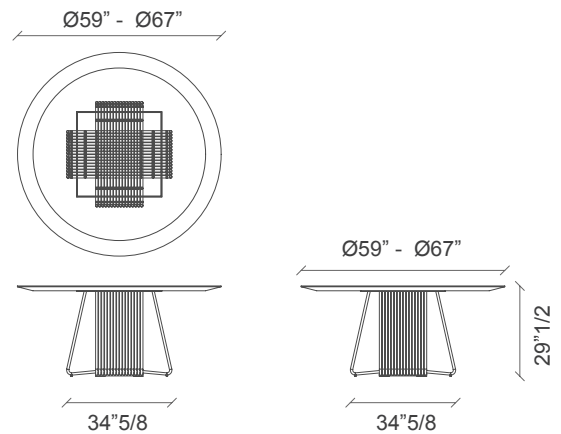

Alyson Round

Description

Dining table characterized for the innovative base, created by series of light gold or black chrome metal tubes, skilfully curved and welded.

The top is available in two different dimensions and can be made out of wood, painted wood or marble. Made in Italy.

Dimensions

A) Ø67" x 29" 1/2 H

Finishes and materials

Metal base: Black chrome / Light gold.
Top: Leather / Wood / Painted wood / Marble.

(For more specifications, please refer to "Finishes & Materials")