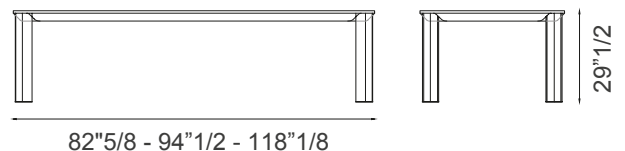

### Description

Dining table with metal legs created by skilfully welded tubes in bronze finish. Rectangular top available in Iroko wood. Made in Italy.

### Dimensions

- A) 82"5/8W x 43"1/4D x 29"1/2H
- B) 94"1/2W x 47"1/4D x 29"1/2H
- C) 118"1/8W x 47"1/4D x 29"1/2H

82"5/8 - 94"1/2 - 118"1/8