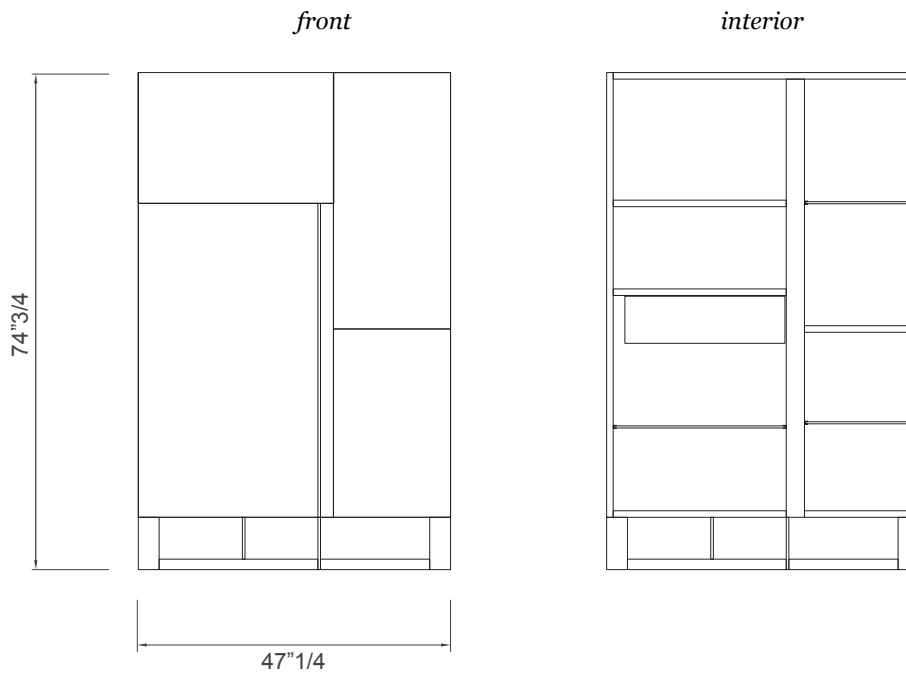

**Interior:** Ebony or lacquered wood.

**Back:** Bronze mirror.

### *Dimensions*

47"1/4W x 19"5/8D x 74"3/4H

\* For more specifications, please refer to the "Finishes & Materials" PDF