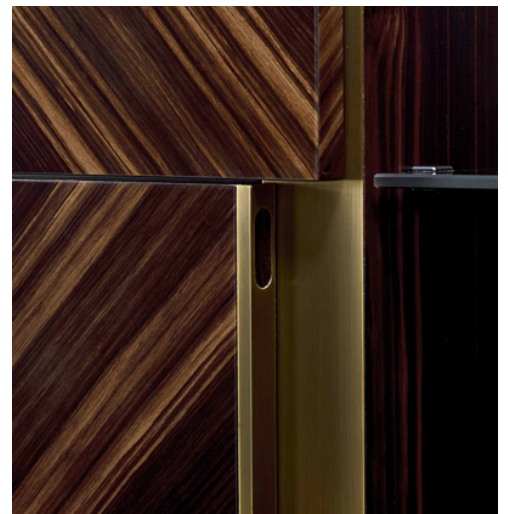

### *Description*

Cupboard with structure and doors in Ebony wood, Decoro Painted wood or refined leather covers and embroidered doors. Metal base and details in chrome, black chrome or bronzed brass finish. Ebony interior with bronze mirror back for Ebony version and lacquered for Leather / Decoro Painted Wood, equipped with one drawer and six shelves. Made in Italy.

### *Finishes & Materials*

**Structure & doors:** Leather Cat. B / C / D , Ebony or Decoro Painted Wood.

*\*Elle embroideries for Leather Cat. B / C / D*

**Base & details:** Chrome or black chrome metal, or bronzed brass.

**Interior:** Ebony or lacquered wood.

**Back:** Bronze mirror.