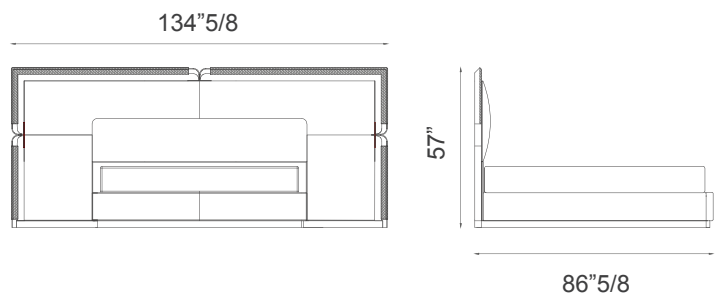

Grace Big

Description

Bed with upholstered headboard made with a metal frame covered in smooth or printed leather and bronze details.

Bed frame upholstered in fabric or leather. Made in Italy.

Dimensions

Bed size with headboard

King: 134"5/8W x 85"3/8D x 57"H
(To fit KING size Mattress 76"3/4 x 80")

Finishes and materials

Headboard frame cover: C.O.L. / Leather Cat. B / Leather Cat. C / Leather Cat. D.

Headboard frame detail: Bronze metal.