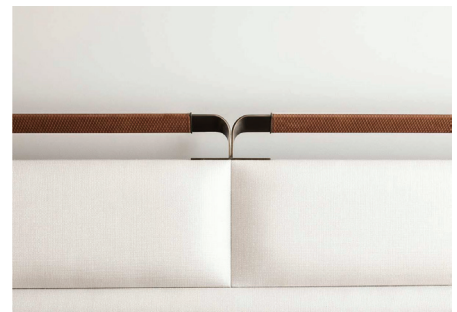

Grace Big

Description

Bed with upholstered headboard made with a metal frame covered in smooth or printed leather and bronze details.

Bed frame upholstered in fabric or leather. Made in Italy.

Dimensions

Bed size with headboard

King: 134"5/8W x 85"3/8D x 57"H
(To fit KING size Mattress 76"3/4 x 80")

Finishes and materials

Headboard frame cover: C.O.L. / Leather Cat. B / Leather Cat. C / Leather Cat. D.

Headboard frame detail: Bronze metal.