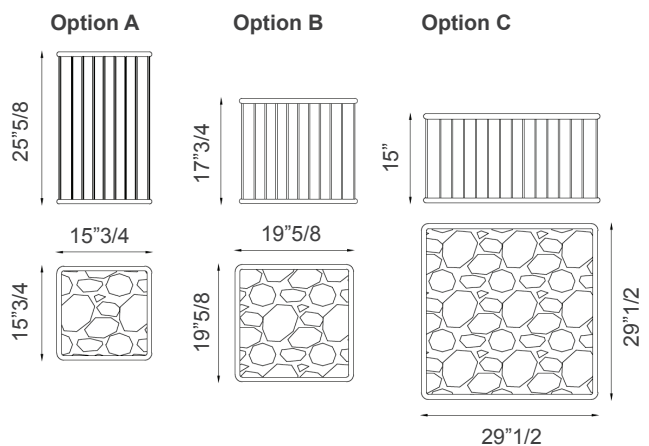

Finishes and materials

Structure: White or Bronze painted iron.

Top: Techno marble calacatta matt.

Dimensions

A) 15"3/4W x 15"3/4D x 25"5/8H

B) 19"5/8W x 19"5/8D x 17"3/4H

C) 29"1/2W x 29"1/2D x 15"H

(For more specifications, please refer to "Finishes & Materials")