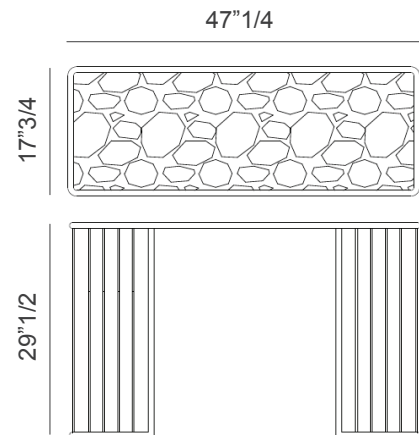

Marina

Description

Console made with a bronze painted iron structure. The base is created by refined metal rods in the same finish as the structure. Top available in techno marble calacatta matt. Made in Italy.

Dimensions

47"1/4W x 17"3/4D x 29"1/2H

Finishes and materials

Structure: White or Bronze painted iron.

Top: Techno marble calacatta matt.

(For more specifications, please refer to "Finishes & Materials")