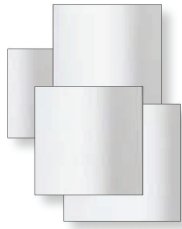

Combi

Design: Gianluigi Landoni

Description

Mirror with aluminum frame.
Mirrors available in different shades and combinations.
Made in Italy.

Dimensions

37"3/8W x 47"1/4H

Finishes & materials

Surface: Mirrored shades.
Frame: Lacquered or Burnished aluminum.

Possible positions:

Combi

Compositions

A) 1,2,3,4 Extralight

.0001
1-2-3-4 SESP

B) 1 Extralight / 2,3,4 Smoked

.0002
1 SESP 2-3-4 SFSP

C) 1 Extralight / 2,3,4 Bronzed

.0003
1 SESP 2-3-4 SBSP

D) 1 Extralight / 2,3,4 Rose

.0004
1 SESP 2-3-4 SRSP

E) 1 Extralight / 2,3,4 Gold

.0005
1 SESP 2-3-4 SOSP

F) 1,2 Extralight / 3,4 Smoked

.0006
1-2 SESP 3-4 SFSP

G) 1,2 Extralight / 3,4 Bronzed

.0007
1-2 SESP 3-4 SBSP

H) 1,2 Extralight / 3,4 Gold

.0008
1-2 SESP 3-4 SOSP

I) 1,2 Extralight / 3,4 Rose

.0009
1-2 SESP 3-4 SRSP

J) 1,2 Smoked / 3,4 Bronzed

.0010
1-2 SFSP 3-4 SBSP

K) 1,2 Bronzed / 3,4 Smoked