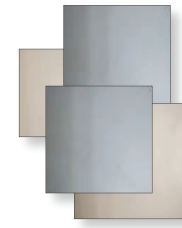

Combi

Design: Gianluigi Landoni

Description

Mirror with aluminum frame.
Mirrors available in different shades and combinations.
Made in Italy.

Dimensions

37"3/8W x 47"1/4H

Finishes & materials

Surface: Mirrored shades.
Frame: Lacquered or Burnished aluminum.

.0003
1 SESP 2-3-4 SBSP

D) 1 Extralight / 2,3,4 Rose

.0004
1 SESP 2-3-4 SRSP

E) 1 Extralight / 2,3,4 Gold

.0005
1 SESP 2-3-4 SOSP

F) 1,2 Extralight / 3,4 Smoked

.0006
1-2 SESP 3-4 SFSP

G) 1,2 Extralight / 3,4 Bronzed

.0007
1-2 SESP 3-4 SBSP

H) 1,2 Extralight / 3,4 Gold

.0008
1-2 SESP 3-4 SOSP

I) 1,2 Extralight / 3,4 Rose

.0009
1-2 SESP 3-4 SRSP

J) 1,2 Smoked / 3,4 Bronzed

.0010
1-2 SFSP 3-4 SBSP

K) 1,2 Bronzed / 3,4 Smoked

.0011
1-2 SBSP 3-4 SFSP

L) 1,2,3,4 Smoked

.0012
1-2-3-4 SFSP

*Gold and rose mirrors could have small imperfections due to the particular technical characteristics of the material. We recommend not to use them in damp areas.
Clean only with a dry cloth.