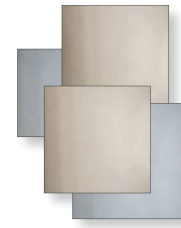

Combi

Design: Gianluigi Landoni

Description

Mirror with aluminum frame.
Mirrors available in different shades and combinations.
Made in Italy.

Dimensions

37"3/8W x 47"1/4H

Finishes & materials

Surface: Mirrored shades.
Frame: Lacquered or Burnished aluminum.

.0003
1 SESP 2-3-4 SBSP

D) 1 Extralight / 2,3,4 Rose

.0004
1 SESP 2-3-4 SRSP

E) 1 Extralight / 2,3,4 Gold

.0005
1 SESP 2-3-4 SOSP

F) 1,2 Extralight / 3,4 Smoked

.0006
1-2 SESP 3-4 SFSP

G) 1,2 Extralight / 3,4 Bronzed

.0007
1-2 SESP 3-4 SBSP

H) 1,2 Extralight / 3,4 Gold

.0008
1-2 SESP 3-4 SOSP

I) 1,2 Extralight / 3,4 Rose

.0009
1-2 SESP 3-4 SRSP

J) 1,2 Smoked / 3,4 Bronzed

.0010
1-2 SFSP 3-4 SBSP

K) 1,2 Bronzed / 3,4 Smoked

.0011
1-2 SBSP 3-4 SFSP

L) 1,2,3,4 Smoked

.0012
1-2-3-4 SFSP

*Gold and rose mirrors could have small imperfections due to the particular technical characteristics of the material. We recommend not to use them in damp areas.
Clean only with a dry cloth.