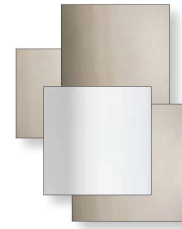

Combi

Design: Gianluigi Landoni

Description

Mirror with aluminum frame.
Mirrors available in different shades and combinations.
Made in Italy.

Dimensions

37"3/8W x 47"1/4H

Finishes & materials

Surface: Mirrored shades.
Frame: Lacquered or Burnished aluminum.

Possible positions:

Combi

Compositions

A) 1,2,3,4 Extralight

.0001
1-2-3-4 SESP

B) 1 Extralight / 2,3,4 Smoked

.0002
1 SESP 2-3-4 SFSP

C) 1 Extralight / 2,3,4 Bronzed

.0003
1 SESP 2-3-4 SBSP

D) 1 Extralight / 2,3,4 Rose

.0004
1 SESP 2-3-4 SRSP

E) 1 Extralight / 2,3,4 Gold

.0005
1 SESP 2-3-4 SOSP

F) 1,2 Extralight / 3,4 Smoked

.0006
1-2 SESP 3-4 SFSP

G) 1,2 Extralight / 3,4 Bronzed

.0007
1-2 SESP 3-4 SBSP

H) 1,2 Extralight / 3,4 Gold

.0008
1-2 SESP 3-4 SOSP

I) 1,2 Extralight / 3,4 Rose

.0009
1-2 SESP 3-4 SRSP

J) 1,2 Smoked / 3,4 Bronzed

.0010
1-2 SFSP 3-4 SBSP

K) 1,2 Bronzed / 3,4 Smoked