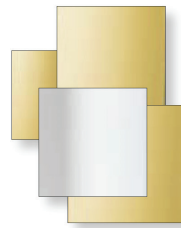

Combi

Design: Gianluigi Landoni

Description

Mirror with aluminum frame.
Mirrors available in different shades and combinations.
Made in Italy.

Dimensions

37"3/8W x 47"1/4H

Finishes & materials

Surface: Mirrored shades.
Frame: Lacquered or Burnished aluminum.

Possible positions:

Combi

Compositions

A) 1,2,3,4 Extralight

.0001
1-2-3-4 SESP

B) 1 Extralight / 2,3,4 Smoked

.0002
1 SESP 2-3-4 SFSP

C) 1 Extralight / 2,3,4 Bronzed

.0003
1 SESP 2-3-4 SBSP

D) 1 Extralight / 2,3,4 Rose

.0004
1 SESP 2-3-4 SRSP

E) 1 Extralight / 2,3,4 Gold

.0005
1 SESP 2-3-4 SOSP

F) 1,2 Extralight / 3,4 Smoked

.0006
1-2 SESP 3-4 SFSP

G) 1,2 Extralight / 3,4 Bronzed

.0007
1-2 SESP 3-4 SBSP

H) 1,2 Extralight / 3,4 Gold

.0008
1-2 SESP 3-4 SOSP

I) 1,2 Extralight / 3,4 Rose

.0009
1-2 SESP 3-4 SRSP

J) 1,2 Smoked / 3,4 Bronzed

.0010
1-2 SFSP 3-4 SBSP

K) 1,2 Bronzed / 3,4 Smoked