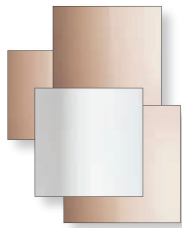

Combi

Design: Gianluigi Landoni

Description

Mirror with aluminum frame.
Mirrors available in different shades and combinations.
Made in Italy.

Dimensions

37"3/8W x 47"1/4H

Finishes & materials

Surface: Mirrored shades.
Frame: Lacquered or Burnished aluminum.

Possible positions:

Combi

Compositions

A) 1,2,3,4 Extralight

.0001
1-2-3-4 SESP

B) 1 Extralight / 2,3,4 Smoked

.0002
1 SESP 2-3-4 SFSP

C) 1 Extralight / 2,3,4 Bronzed

.0003
1 SESP 2-3-4 SBSP

D) 1 Extralight / 2,3,4 Rose

.0004
1 SESP 2-3-4 SRSP

E) 1 Extralight / 2,3,4 Gold

.0005
1 SESP 2-3-4 SOSP

F) 1,2 Extralight / 3,4 Smoked

.0006
1-2 SESP 3-4 SFSP

G) 1,2 Extralight / 3,4 Bronzed

.0007
1-2 SESP 3-4 SBSP

H) 1,2 Extralight / 3,4 Gold

.0008
1-2 SESP 3-4 SOSP

I) 1,2 Extralight / 3,4 Rose

.0009
1-2 SESP 3-4 SRSP

J) 1,2 Smoked / 3,4 Bronzed

.0010
1-2 SFSP 3-4 SBSP

K) 1,2 Bronzed / 3,4 Smoked