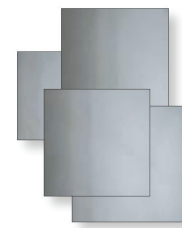

Combi

Design: Gianluigi Landoni

Description

Mirror with aluminum frame.
Mirrors available in different shades and combinations.
Made in Italy.

Dimensions

37"3/8W x 47"1/4H

Finishes & materials

Surface: Mirrored shades.
Frame: Lacquered or Burnished aluminum.

.0003
1 SESP 2-3-4 SBSP

D) 1 Extralight / 2,3,4 Rose

.0004
1 SESP 2-3-4 SRSP

E) 1 Extralight / 2,3,4 Gold

.0005
1 SESP 2-3-4 SOSP

F) 1,2 Extralight / 3,4 Smoked

.0006
1-2 SESP 3-4 SFSP

G) 1,2 Extralight / 3,4 Bronzed

.0007
1-2 SESP 3-4 SBSP

H) 1,2 Extralight / 3,4 Gold

.0008
1-2 SESP 3-4 SOSP

I) 1,2 Extralight / 3,4 Rose

.0009
1-2 SESP 3-4 SRSP

J) 1,2 Smoked / 3,4 Bronzed

.0010
1-2 SFSP 3-4 SBSP

K) 1,2 Bronzed / 3,4 Smoked

.0011
1-2 SBSP 3-4 SFSP

L) 1,2,3,4 Smoked

.0012
1-2-3-4 SFSP

*Gold and rose mirrors could have small imperfections due to the particular technical characteristics of the material. We recommend not to use them in damp areas.
Clean only with a dry cloth.