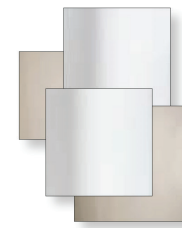

Combi

Design: Gianluigi Landoni

Description

Mirror with aluminum frame.
Mirrors available in different shades and combinations.
Made in Italy.

Dimensions

37"3/8W x 47"1/4H

Finishes & materials

Surface: Mirrored shades.
Frame: Lacquered or Burnished aluminum.

.0003
1 SESP 2-3-4 SBSP

D) 1 Extralight / 2,3,4 Rose

.0004
1 SESP 2-3-4 SRSP

E) 1 Extralight / 2,3,4 Gold

.0005
1 SESP 2-3-4 SOSP

F) 1,2 Extralight / 3,4 Smoked

.0006
1-2 SESP 3-4 SFSP

G) 1,2 Extralight / 3,4 Bronzed

.0007
1-2 SESP 3-4 SBSP

H) 1,2 Extralight / 3,4 Gold

.0008
1-2 SESP 3-4 SOSP

I) 1,2 Extralight / 3,4 Rose

.0009
1-2 SESP 3-4 SRSP

J) 1,2 Smoked / 3,4 Bronzed

.0010
1-2 SFSP 3-4 SBSP

K) 1,2 Bronzed / 3,4 Smoked