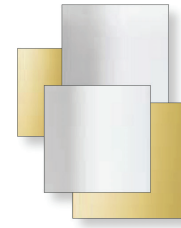

Combi

Design: Gianluigi Landoni

Description

Mirror with aluminum frame.
Mirrors available in different shades and combinations.
Made in Italy.

Dimensions

37"3/8W x 47"1/4H

Finishes & materials

Surface: Mirrored shades.
Frame: Lacquered or Burnished aluminum.

.0003
1 SESP 2-3-4 SBSP

D) 1 Extralight / 2,3,4 Rose

.0004
1 SESP 2-3-4 SRSP

E) 1 Extralight / 2,3,4 Gold

.0005
1 SESP 2-3-4 SOSP

F) 1,2 Extralight / 3,4 Smoked

.0006
1-2 SESP 3-4 SFSP

G) 1,2 Extralight / 3,4 Bronzed

.0007
1-2 SESP 3-4 SBSP

H) 1,2 Extralight / 3,4 Gold

.0008
1-2 SESP 3-4 SOSP

I) 1,2 Extralight / 3,4 Rose

.0009
1-2 SESP 3-4 SRSP

J) 1,2 Smoked / 3,4 Bronzed

.0010
1-2 SFSP 3-4 SBSP

K) 1,2 Bronzed / 3,4 Smoked