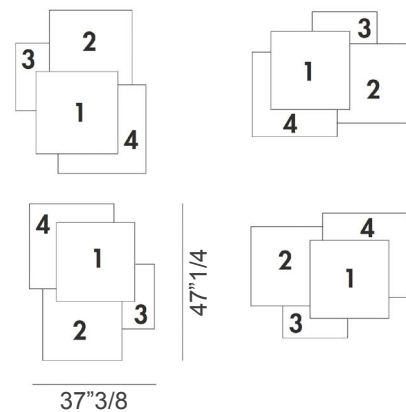

Combi

Design: Gianluigi Landoni

Description

Mirror with aluminum frame.
Mirrors available in different shades and combinations.
Made in Italy.

Dimensions

37"3/8W x 47"1/4H

Finishes & materials

Surface: Mirrored shades.
Frame: Lacquered or Burnished aluminum.

Possible positions:

Combi

Compositions

A) 1,2,3,4 Extralight

.0001
1-2-3-4 SESP

B) 1 Extralight / 2,3,4 Smoked

.0002
1 SESP 2-3-4 SFSP

C) 1 Extralight / 2,3,4 Bronzed