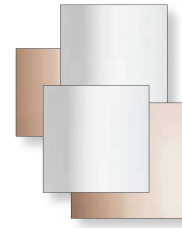

Combi

Design: Gianluigi Landoni

Description

Mirror with aluminum frame.
Mirrors available in different shades and combinations.
Made in Italy.

Dimensions

37"3/8W x 47"1/4H

Finishes & materials

Surface: Mirrored shades.
Frame: Lacquered or Burnished aluminum.

Possible positions:

Combi

Compositions

A) 1,2,3,4 Extralight

.0001
1-2-3-4 SESP

B) 1 Extralight / 2,3,4 Smoked

.0002
1 SESP 2-3-4 SFSP

C) 1 Extralight / 2,3,4 Bronzed

.0003
1 SESP 2-3-4 SBSP

D) 1 Extralight / 2,3,4 Rose

.0004
1 SESP 2-3-4 SRSP

E) 1 Extralight / 2,3,4 Gold

.0005
1 SESP 2-3-4 SOSP

F) 1,2 Extralight / 3,4 Smoked

.0006
1-2 SESP 3-4 SFSP

G) 1,2 Extralight / 3,4 Bronzed

.0007
1-2 SESP 3-4 SBSP

H) 1,2 Extralight / 3,4 Gold

.0008
1-2 SESP 3-4 SOSP

I) 1,2 Extralight / 3,4 Rose

.0009
1-2 SESP 3-4 SRSP

J) 1,2 Smoked / 3,4 Bronzed

.0010
1-2 SFSP 3-4 SBSP

K) 1,2 Bronzed / 3,4 Smoked