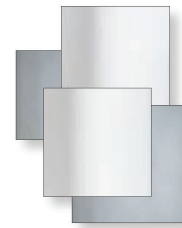

Combi

Design: Gianluigi Landoni

Description

Mirror with aluminum frame.
Mirrors available in different shades and combinations.
Made in Italy.

Dimensions

37"3/8W x 47"1/4H

Finishes & materials

Surface: Mirrored shades.
Frame: Lacquered or Burnished aluminum.

.0003
1 SESP 2-3-4 SBSP

D) 1 Extralight / 2,3,4 Rose

.0004
1 SESP 2-3-4 SRSP

E) 1 Extralight / 2,3,4 Gold

.0005
1 SESP 2-3-4 SOSP

F) 1,2 Extralight / 3,4 Smoked

.0006
1-2 SESP 3-4 SFSP

G) 1,2 Extralight / 3,4 Bronzed

.0007
1-2 SESP 3-4 SBSP

H) 1,2 Extralight / 3,4 Gold

.0008
1-2 SESP 3-4 SOSP

I) 1,2 Extralight / 3,4 Rose

.0009
1-2 SESP 3-4 SRSP

J) 1,2 Smoked / 3,4 Bronzed

.0010
1-2 SFSP 3-4 SBSP

K) 1,2 Bronzed / 3,4 Smoked