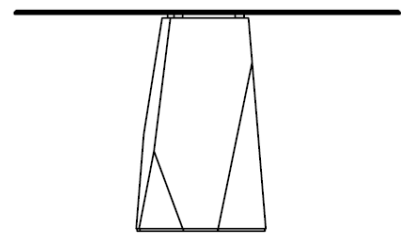

Deod

Design: Gianluigi Landoni

Description

Table with lacquered metal base, various finishes.

Tempered Liquid glass top with different measures and finishes.

Made in Italy.

Dimensions

5L Ø39"3/8 x 29"1/2H

6L Ø47"1/4 x 29"1/2H

7L Ø51"1/8 x 29"1/2H

8L Ø55"1/8 x 29"1/2H

9L Ø59" x 29"1/2H

10L Ø67" x 29"1/2H

29"1/2

Ø39"3/8

Ø47"1/4

Ø51"1/8

Ø55"1/8

Ø59"

Ø67"

Finishes and materials

Top: Glass, Ceramics and Wood.

Base: Lacquered metal.