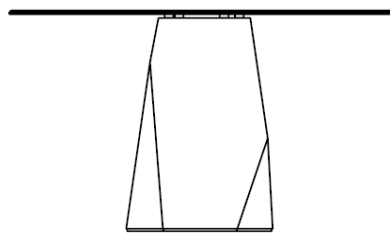

Deod

Design: Gianluigi Landoni

Description

Table with lacquered metal base, various finishes.

Tempered Liquid glass top with different measures and finishes.

Made in Italy.

Dimensions

5L Ø39"3/8 x 29"1/2H

6L Ø47"1/4 x 29"1/2H

7L Ø51"1/8 x 29"1/2H

8L Ø55"1/8 x 29"1/2H

9L Ø59" x 29"1/2H

10L Ø67" x 29"1/2H

29"1/2

Ø39"3/8

Ø47"1/4

Ø51"1/8

Ø55"1/8

Ø59"

Ø67"

Finishes and materials

Top: Glass, Ceramics and Wood.

Base: Lacquered metal.