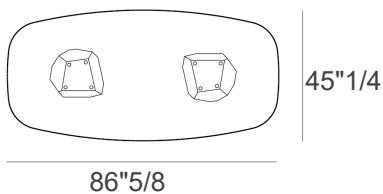

## Description

Dining table with lacquered metal bases, various finishes. Tempered or laminated top in different measures, materials and finishes. Made in Italy.

## Dimensions

- A) 86"5/8W x 45"1/4D x 29"1/2H
- B) 98"3/8W x 47"1/4D x 29"1/2H
- C) 118"1/8W x 53"1/8D x 29"1/2H

A) Cod. P1497

B) Cod. P1498

B) Cod. P1499