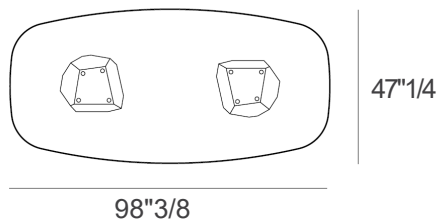

## Description

Dining table with lacquered metal bases, various finishes. Tempered or laminated top in different measures, materials and finishes. Made in Italy.

## Dimensions

- A) 86"5/8W x 45"1/4D x 29"1/2H
- B) 98"3/8W x 47"1/4D x 29"1/2H
- C) 118"1/8W x 53"1/8D x 29"1/2H

A) Cod. P1497

B) Cod. P1498

B) Cod. P1499