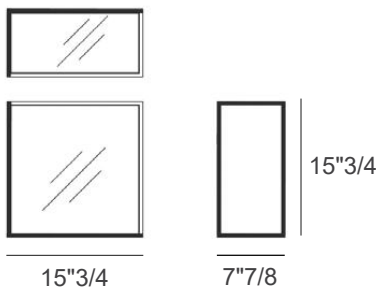

Dimensions

A) 15"3/4W x 7"7/8D x 15"3/4H
B) 23"5/8W x 11"7/8D x 11"7/8H

A

B