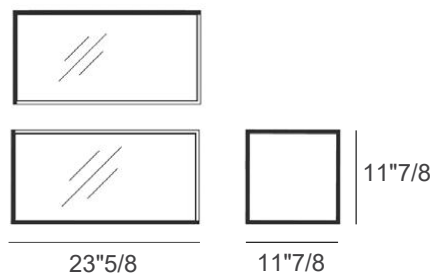

Finishes and materials

Structure: Lacquered metal.

Shelf & Back: Smoked or Bronzed mirror.