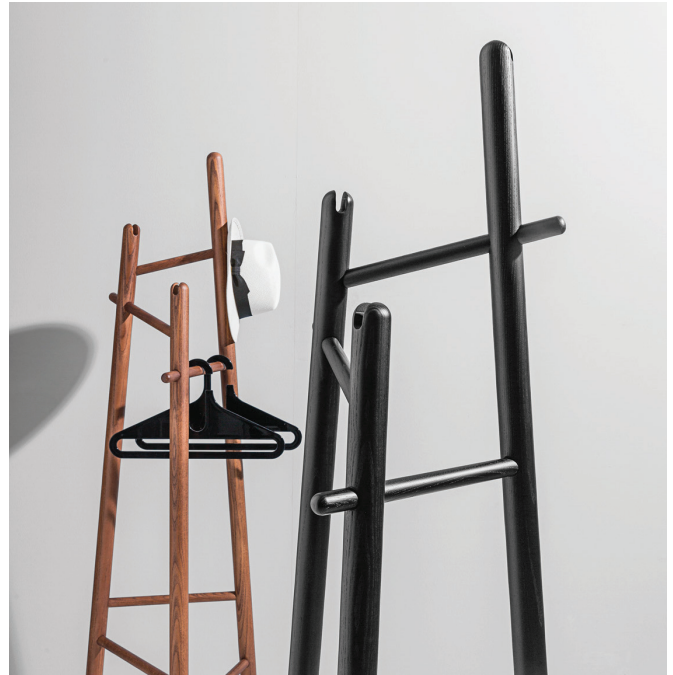

Sakti

Design: Discipline

Description

Coat stand with natural Ash wood structure, various finishes available. Made in Italy.

Dimensions

Ø23"5/8 x 73"5/8H - Cod. D8660

Finishes and materials

Structure: Wood .

Ø23"5/8