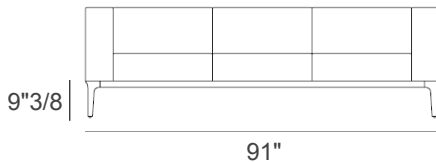

### Dimensions

- A) 65"3/8W x 31"1/2D x 28"3/8H - Cod. P9012A  
- Armrests height: 28"3/8H
- B) 65"3/8W x 31"1/2D x 28"3/8H - Cod. P9012B  
- Armrests height: 23"5/8H
- C) 91"W x 31"1/2D x 28"3/8H - Cod. P9013A  
- Armrests height: 28"3/8H
- D) 91"W x 31"1/2D x 28"3/8H - Cod. P9013B  
- Armrests height: 23"5/8H
- E) 116"1/2W x 31"1/2D x 28"3/8H - Cod. P9014A  
- Armrests height: 28"3/8H
- F) 116"1/2W x 31"1/2D x 28"3/8H - Cod. P9014B  
- Armrests height: 23"5/8H

Seat height: 16"1/2

A) 2 seater

B) 2 seater

C) 3 seater

D) 3 seater

E) 4 seater

F) 4 seater

E) 4 seater with one armrest