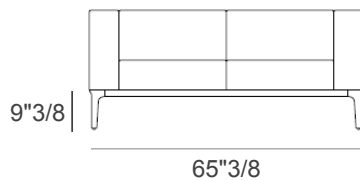

Seat height: 16"1/2

A) 2 seater