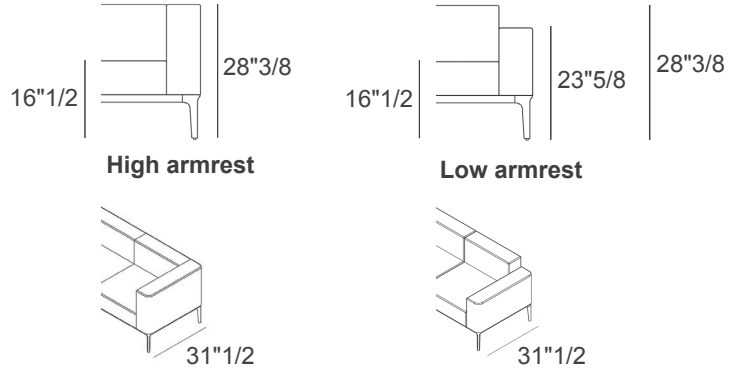

## **Optional Decorative Cushions**

A) 16"1/2W x 10"5/8H

B) 16"1/2W x 16"1/2H

## Slim

### Dimensions

- A) 65"3/8W x 31"1/2D x 28"3/8H - Cod. P9012A  
- Armrests height: 28"3/8H
- B) 65"3/8W x 31"1/2D x 28"3/8H - Cod. P9012B  
- Armrests height: 23"5/8H
- C) 91"W x 31"1/2D x 28"3/8H - Cod. P9013A  
- Armrests height: 28"3/8H
- D) 91"W x 31"1/2D x 28"3/8H - Cod. P9013B  
- Armrests height: 23"5/8H
- E) 116"1/2W x 31"1/2D x 28"3/8H - Cod. P9014A  
- Armrests height: 28"3/8H
- F) 116"1/2W x 31"1/2D x 28"3/8H - Cod. P9014B  
- Armrests height: 23"5/8H