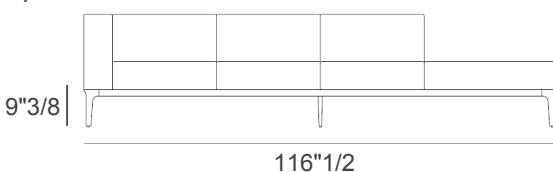

### Dimensions

- A) 65"3/8W x 31"1/2D x 28"3/8H - Cod. P9012A  
- Armrests height: 28"3/8H
- B) 65"3/8W x 31"1/2D x 28"3/8H - Cod. P9012B  
- Armrests height: 23"5/8H
- C) 91"W x 31"1/2D x 28"3/8H - Cod. P9013A  
- Armrests height: 28"3/8H
- D) 91"W x 31"1/2D x 28"3/8H - Cod. P9013B  
- Armrests height: 23"5/8H
- E) 116"1/2W x 31"1/2D x 28"3/8H - Cod. P9014A  
- Armrests height: 28"3/8H
- F) 116"1/2W x 31"1/2D x 28"3/8H - Cod. P9014B  
- Armrests height: 23"5/8H

Seat height: 16"1/2

A) 2 seater

B) 2 seater

C) 3 seater

D) 3 seater

E) 4 seater

F) 4 seater

E) 4 seater with one armrest