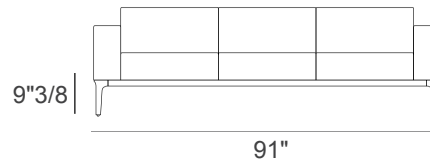

## **Optional Decorative Cushions**

A) 16"1/2W x 10"5/8H

B) 16"1/2W x 16"1/2H

### Dimensions

- A) 65"3/8W x 31"1/2D x 28"3/8H - Cod. P9012A  
- Armrests height: 28"3/8H
- B) 65"3/8W x 31"1/2D x 28"3/8H - Cod. P9012B  
- Armrests height: 23"5/8H
- C) 91"W x 31"1/2D x 28"3/8H - Cod. P9013A  
- Armrests height: 28"3/8H
- D) 91"W x 31"1/2D x 28"3/8H - Cod. P9013B  
- Armrests height: 23"5/8H
- E) 116"1/2W x 31"1/2D x 28"3/8H - Cod. P9014A  
- Armrests height: 28"3/8H
- F) 116"1/2W x 31"1/2D x 28"3/8H - Cod. P9014B  
- Armrests height: 23"5/8H

Seat height: 16"1/2

A) 2 seater

B) 2 seater

C) 3 seater

D) 3 seater

E) 4 seater

F) 4 seater

E) 4 seater with one armrest