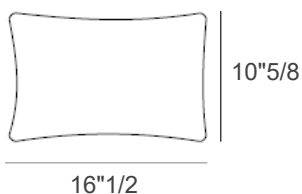

## **Optional Decorative Cushions**

A) 16"1/2W x 10"5/8H

B) 16"1/2W x 16"1/2H

### Dimensions

- A) 65"3/8W x 31"1/2D x 28"3/8H - Cod. P9012A  
- Armrests height: 28"3/8H
- B) 65"3/8W x 31"1/2D x 28"3/8H - Cod. P9012B  
- Armrests height: 23"5/8H
- C) 91"W x 31"1/2D x 28"3/8H - Cod. P9013A  
- Armrests height: 28"3/8H
- D) 91"W x 31"1/2D x 28"3/8H - Cod. P9013B  
- Armrests height: 23"5/8H
- E) 116"1/2W x 31"1/2D x 28"3/8H - Cod. P9014A  
- Armrests height: 28"3/8H
- F) 116"1/2W x 31"1/2D x 28"3/8H - Cod. P9014B  
- Armrests height: 23"5/8H