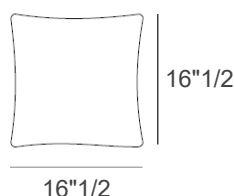

## **Optional Decorative Cushions**

A) 16"1/2W x 10"5/8H

B) 16"1/2W x 16"1/2H

### Dimensions

- A) 65"3/8W x 31"1/2D x 28"3/8H - Cod. P9012A  
- Armrests height: 28"3/8H
- B) 65"3/8W x 31"1/2D x 28"3/8H - Cod. P9012B  
- Armrests height: 23"5/8H
- C) 91"W x 31"1/2D x 28"3/8H - Cod. P9013A  
- Armrests height: 28"3/8H
- D) 91"W x 31"1/2D x 28"3/8H - Cod. P9013B  
- Armrests height: 23"5/8H
- E) 116"1/2W x 31"1/2D x 28"3/8H - Cod. P9014A  
- Armrests height: 28"3/8H
- F) 116"1/2W x 31"1/2D x 28"3/8H - Cod. P9014B  
- Armrests height: 23"5/8H