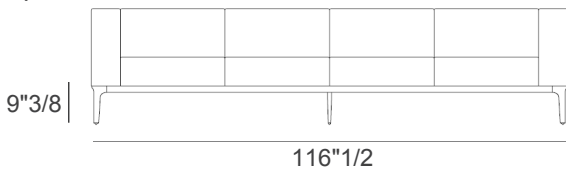

### Dimensions

- A) 65"3/8W x 31"1/2D x 28"3/8H - Cod. P9012A  
- Armrests height: 28"3/8H
- B) 65"3/8W x 31"1/2D x 28"3/8H - Cod. P9012B  
- Armrests height: 23"5/8H
- C) 91"W x 31"1/2D x 28"3/8H - Cod. P9013A  
- Armrests height: 28"3/8H
- D) 91"W x 31"1/2D x 28"3/8H - Cod. P9013B  
- Armrests height: 23"5/8H
- E) 116"1/2W x 31"1/2D x 28"3/8H - Cod. P9014A  
- Armrests height: 28"3/8H
- F) 116"1/2W x 31"1/2D x 28"3/8H - Cod. P9014B  
- Armrests height: 23"5/8H

Seat height: 16"1/2

A) 2 seater

B) 2 seater

C) 3 seater

D) 3 seater

E) 4 seater

F) 4 seater

E) 4 seater with one armrest