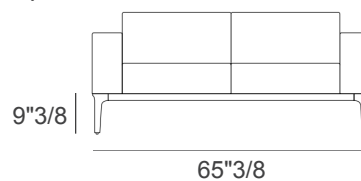

## **Optional Decorative Cushions**

A) 16"1/2W x 10"5/8H

B) 16"1/2W x 16"1/2H

## Slim

### Dimensions

- A) 65"3/8W x 31"1/2D x 28"3/8H - Cod. P9012A  
- Armrests height: 28"3/8H
- B) 65"3/8W x 31"1/2D x 28"3/8H - Cod. P9012B  
- Armrests height: 23"5/8H
- C) 91"W x 31"1/2D x 28"3/8H - Cod. P9013A  
- Armrests height: 28"3/8H
- D) 91"W x 31"1/2D x 28"3/8H - Cod. P9013B  
- Armrests height: 23"5/8H
- E) 116"1/2W x 31"1/2D x 28"3/8H - Cod. P9014A  
- Armrests height: 28"3/8H
- F) 116"1/2W x 31"1/2D x 28"3/8H - Cod. P9014B  
- Armrests height: 23"5/8H

Seat height: 16"1/2

A) 2 seater

B) 2 seater

C) 3 seater

D) 3 seater

E) 4 seater

F) 4 seater

E) 4 seater with one armrest