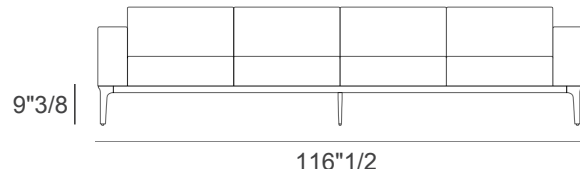

### Dimensions

- A) 65"3/8W x 31"1/2D x 28"3/8H - Cod. P9012A  
- Armrests height: 28"3/8H
- B) 65"3/8W x 31"1/2D x 28"3/8H - Cod. P9012B  
- Armrests height: 23"5/8H
- C) 91"W x 31"1/2D x 28"3/8H - Cod. P9013A  
- Armrests height: 28"3/8H
- D) 91"W x 31"1/2D x 28"3/8H - Cod. P9013B  
- Armrests height: 23"5/8H
- E) 116"1/2W x 31"1/2D x 28"3/8H - Cod. P9014A  
- Armrests height: 28"3/8H
- F) 116"1/2W x 31"1/2D x 28"3/8H - Cod. P9014B  
- Armrests height: 23"5/8H

Seat height: 16"1/2

A) 2 seater

B) 2 seater

C) 3 seater

D) 3 seater

E) 4 seater

F) 4 seater

E) 4 seater with one armrest