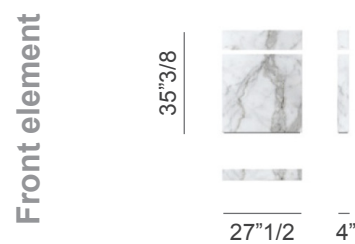

Cartesiano

Dimensions

Desk + Protruding Return Cabinet:

- A) 86"5/8W x 43"1/4D x 28"3/4H
- B) 94"1/2W x 43"1/4D x 28"3/4H
- C) 102"3/8W x 43"1/4D x 28"3/4H

Fixed Return Cabinet:

74"3/4W x 23"5/8D x 27"1/8H

Front Element:

27"1/2W x 4"D x 35"3/8H