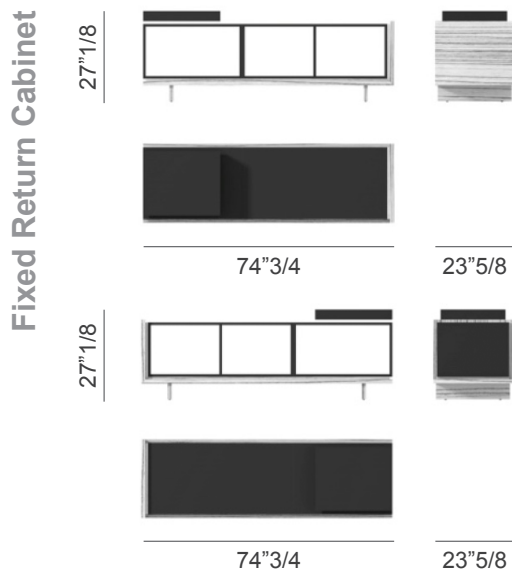

The return cabinet has a veneered frame; it always has the base, the feet and one side in matching veneer as the desk top. The top of the return cabinet is covered in Soft leather or in matching veneered wood with the desk top. In both cases the doors or drawers are in the same finishes (matching leather fronts with the return cabinet's Soft leather top or matching wood fronts with the return cabinet's wood top); the opening mechanism is always with a push & pull system. The return cabinet has on its internal side 2 drawers and 1 door and on the external side (back) it has 1 flap door. Handles in titanium color painted steel. The internal shelves are always made of black melamine while the drawers are in matt black beech plywood with steel guides.

Made in Italy.

Cartesiano

Dimensions

Desk + Protruding Return Cabinet:

- A) 86"5/8W x 43"1/4D x 28"3/4H
- B) 94"1/2W x 43"1/4D x 28"3/4H
- C) 102"3/8W x 43"1/4D x 28"3/4H

Fixed Return Cabinet:

74"3/4W x 23"5/8D x 27"1/8H

Front Element:

27"1/2W x 4"D x 35"3/8H

Cartesiano

Configuration of the Fixed Return Cabinet:

Fixed Return Cabinet

Wood:
Black walnut grey stained or Macassar Ebony

Soft leather

With 1 fixed panel, 2 drawers and 1 door