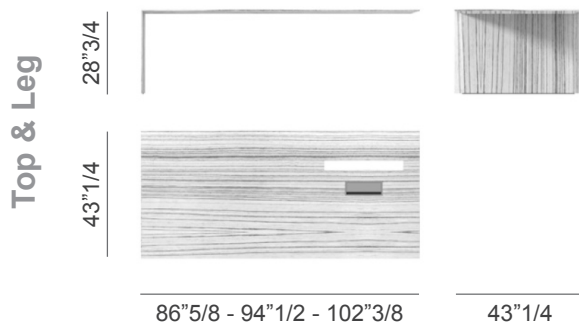

Made in Italy.

Cartesiano

Dimensions

Desk + Protruding Return Cabinet:

- A) 86"5/8W x 43"1/4D x 28"3/4H
- B) 94"1/2W x 43"1/4D x 28"3/4H
- C) 102"3/8W x 43"1/4D x 28"3/4H

Fixed Return Cabinet:

74"3/4W x 23"5/8D x 27"1/8H

Front Element:

27"1/2W x 4"D x 35"3/8H

Cartesiano

Configuration of the Fixed Return Cabinet:

Fixed Return Cabinet

Wood:
Black walnut grey stained or Macassar Ebony

Soft leather

With 1 fixed panel, 2 drawers and 1 door