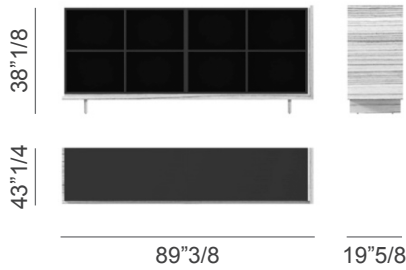

Cartesiano

Dimensions

89"3/8W x 19"5/8D x 38"1/8H

Wood:
Black walnut grey stained or Macassar Ebony

Saddle leather or Leather